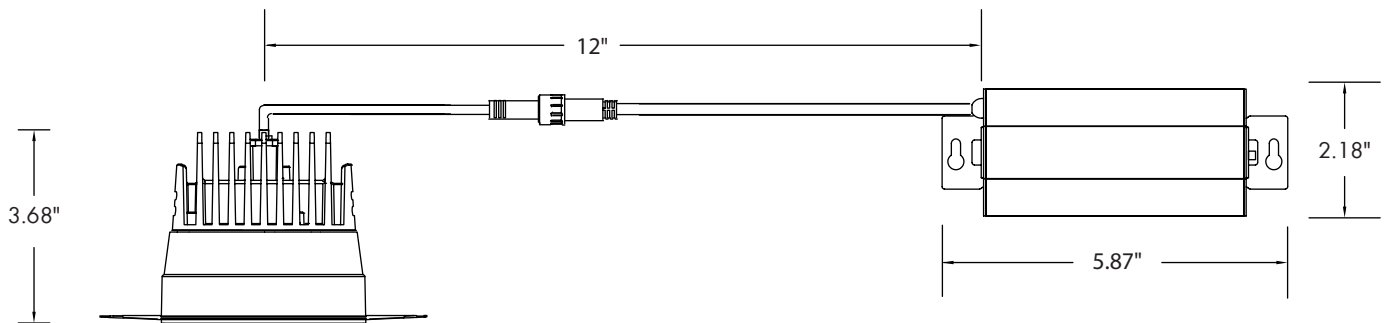

Date:	
Project Name:	
SKU #:	

ICON S4™
Icon Series Square Downlight 4"

SBT - Square Baffled Trim

STL - Square Trimless

APPLICATIONS

Residential, Commercial, Multi-Family

FEATURES

Construction

Lumen Output

- 4"/15W: 1000lm
- 4"/18W: 1500lm

Warranty

- 5 Year Warranty
See warranty documentation for more information.

ORDERING INFORMATION **EXAMPLE: ICON-S-4-15-5C-24-SBT-WH**

Series	Size	Wattage	CCT	Beam Angle	Trim Type	Trim Finish	Options
ICON-S	4 - 4"	15 - 15W 18 - 18W	5C - 2700K/3000K/ 3500K/4000K/5000K	24 - 24° 38 - 38° 60 - 60°	SBT - Square Baffled Trim STL - Square Trimless	BK - Black WH - White	ICON-S-NC [New Construction Plate W/ Hanger Bar] FLEX-4 [4' Flexible Connector] FLEX-6 [6' Flexible Connector] FLEX-10 [10' Flexible Connector] FLEX-20 [20' Flexible Connector]

DIMENSIONS

LUMEN OUTPUT

SKU	Size (in)	Wattage (W)	Delivered Lumens (lm)	Efficacy (lm/W)
ICON-S-4-15-5C-38-SBT-WH	4	15	1000	66
ICON-S-4-18-5C-38-SBT-WH	4	18	1500	83

ACCESSORIES

Square Baffled Trim [SBT]

Square Trimless [STL]

New Construction Kit W/ Hanger Bar 2"/3"/3.5"/4" [ICON-S-NC]

COMPLETED PRODUCT

ICON S4™
Square Baffled Trim

ICON S4™
Square Trimless