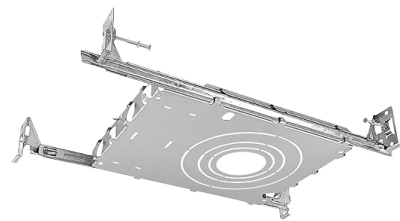

Date:	
Project Name:	
SKU #:	

ICON S4™
Icon Series Square Downlight 4"

SBT - Square Baffled Trim

STL - Square Trimless

APPLICATIONS

Residential, Commercial, Multi-Family

FEATURES

Construction

Lumen Output

- 4"/15W: 1000lm
- 4"/18W: 1500lm

Warranty

- 5 Year Warranty
See warranty documentation for more information.

ORDERING INFORMATION **EXAMPLE: ICON-S-4-15-5C-24-SBT-WH**

Series	Size	Wattage	CCT	Beam Angle	Trim Type	Trim Finish	Options
ICON-S	4 - 4"	15 - 15W 18 - 18W	5C - 2700K/3000K/ 3500K/4000K/5000K	24 - 24° 38 - 38° 60 - 60°	SBT - Square Baffled Trim STL - Square Trimless	BK - Black WH - White	ICON-S-NC [New Construction Plate W/ Hanger Bar] FLEX-4 [4' Flexible Connector] FLEX-6 [6' Flexible Connector] FLEX-10 [10' Flexible Connector] FLEX-20 [20' Flexible Connector]

DIMENSIONS

LUMEN OUTPUT

SKU	Size (in)	Wattage (W)	Delivered Lumens (lm)	Efficacy (lm/W)
ICON-S-4-15-5C-38-SBT-WH	4	15	1000	66
ICON-S-4-18-5C-38-SBT-WH	4	18	1500	83

ACCESSORIES

Square Baffled Trim [SBT]

Square Trimless [STL]

New Construction Kit W/ Hanger Bar 2"/3"/3.5"/4" [ICON-S-NC]

COMPLETED PRODUCT

ICON S4™
Square Baffled Trim

ICON S4™
Square Trimless