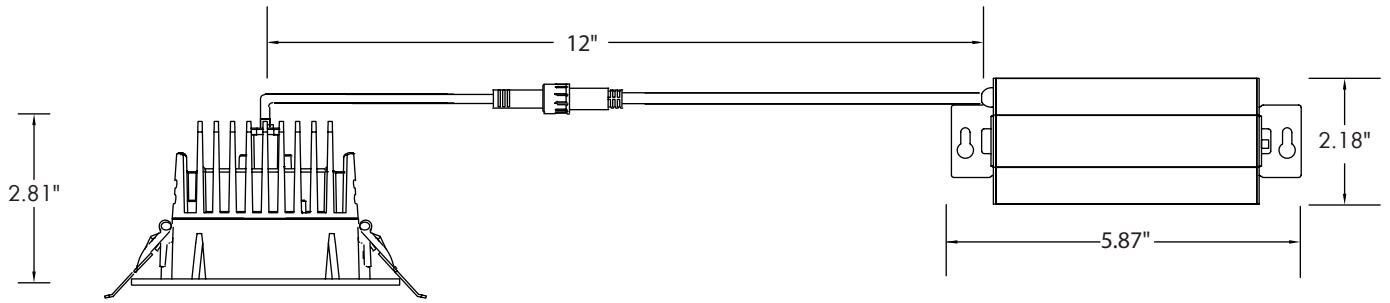

Lumen Output

- 4"/15W: 1000lm
- 4"/18W: 1500lm

Warranty

- 5 Year Warranty
See warranty documentation for more information.

ORDERING INFORMATION **EXAMPLE: ICON-S-4-15-5C-24-SBT-WH**

Series	Size	Wattage	CCT	Beam Angle	Trim Type	Trim Finish	Options
ICON-S	4 - 4"	15 - 15W 18 - 18W	5C - 2700K/3000K/ 3500K/4000K/5000K	24 - 24° 38 - 38° 60 - 60°	SBT - Square Baffled Trim STL - Square Trimless	BK - Black WH - White	ICON-S-NC [New Construction Plate W/ Hanger Bar] FLEX-4 [4' Flexible Connector] FLEX-6 [6' Flexible Connector] FLEX-10 [10' Flexible Connector] FLEX-20 [20' Flexible Connector]

DIMENSIONS

LUMEN OUTPUT

SKU	Size (in)	Wattage (W)	Delivered Lumens (lm)	Efficacy (lm/W)
ICON-S-4-15-5C-38-SBT-WH	4	15	1000	66
ICON-S-4-18-5C-38-SBT-WH	4	18	1500	83

ACCESSORIES

Square Baffled Trim [SBT]

Square Trimless [STL]

New Construction Kit W/ Hanger Bar 2"/3"/3.5"/4" [ICON-S-NC]

COMPLETED PRODUCT

ICON S4™
Square Baffled Trim

ICON S4™
Square Trimless