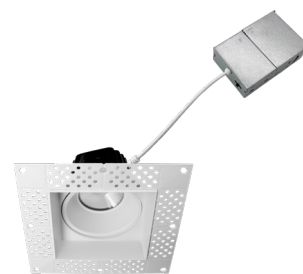

ICON S4™
Square Trimless