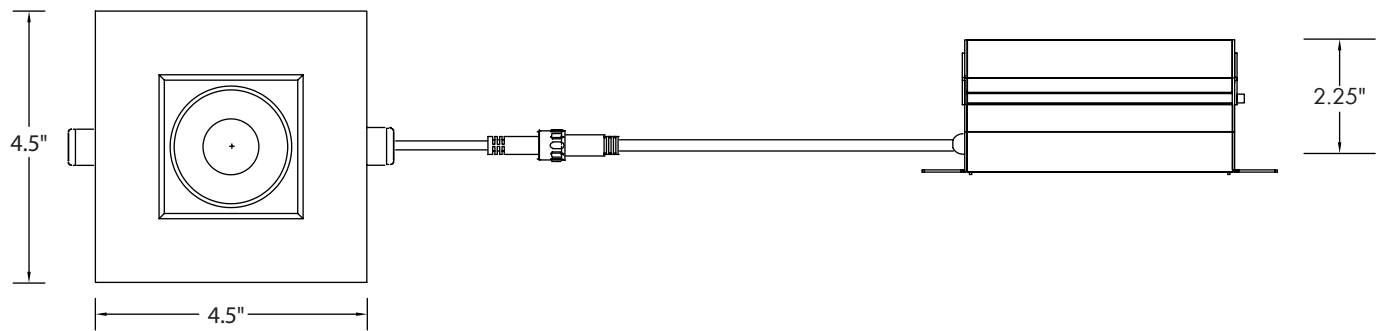

Lumen Output

- 4"/15W: 1000lm
- 4"/18W: 1500lm

Warranty

- 5 Year Warranty
See warranty documentation for more information.

ORDERING INFORMATION **EXAMPLE: ICON-S-4-15-5C-24-SBT-WH**

Series	Size	Wattage	CCT	Beam Angle	Trim Type	Trim Finish	Options
ICON-S	4 - 4"	15 - 15W 18 - 18W	5C - 2700K/3000K/ 3500K/4000K/5000K	24 - 24° 38 - 38° 60 - 60°	SBT - Square Baffled Trim STL - Square Trimless	BK - Black WH - White	ICON-S-NC [New Construction Plate W/ Hanger Bar] FLEX-4 [4' Flexible Connector] FLEX-6 [6' Flexible Connector] FLEX-10 [10' Flexible Connector] FLEX-20 [20' Flexible Connector]

DIMENSIONS

LUMEN OUTPUT

SKU	Size (in)	Wattage (W)	Delivered Lumens (lm)	Efficacy (lm/W)
ICON-S-4-15-5C-38-SBT-WH	4	15	1000	66
ICON-S-4-18-5C-38-SBT-WH	4	18	1500	83

ACCESSORIES

Square Baffled Trim [SBT]

Square Trimless [STL]

New Construction Kit W/ Hanger Bar 2"/3"/3.5"/4" [ICON-S-NC]

COMPLETED PRODUCT

ICON S4™
Square Baffled Trim

ICON S4™
Square Trimless