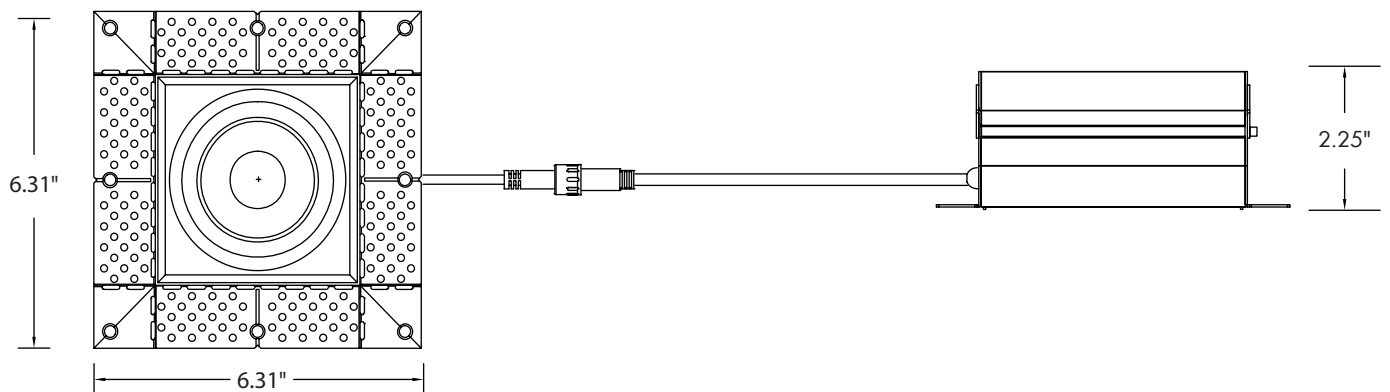

Date:	
Project Name:	
SKU #:	

ICON S4™
Icon Series Square Downlight 4"

SBT - Square Baffled Trim

STL - Square Trimless

APPLICATIONS

Residential, Commercial, Multi-Family

FEATURES

Construction

Lumen Output

- 4"/15W: 1000lm
- 4"/18W: 1500lm

Warranty

- 5 Year Warranty
See warranty documentation for more information.

ORDERING INFORMATION **EXAMPLE: ICON-S-4-15-5C-24-SBT-WH**

Series	Size	Wattage	CCT	Beam Angle	Trim Type	Trim Finish	Options
ICON-S	4 - 4"	15 - 15W 18 - 18W	5C - 2700K/3000K/ 3500K/4000K/5000K	24 - 24° 38 - 38° 60 - 60°	SBT - Square Baffled Trim STL - Square Trimless	BK - Black WH - White	ICON-S-NC [New Construction Plate W/ Hanger Bar] FLEX-4 [4' Flexible Connector] FLEX-6 [6' Flexible Connector] FLEX-10 [10' Flexible Connector] FLEX-20 [20' Flexible Connector]

DIMENSIONS

LUMEN OUTPUT

SKU	Size (in)	Wattage (W)	Delivered Lumens (lm)	Efficacy (lm/W)
ICON-S-4-15-5C-38-SBT-WH	4	15	1000	66
ICON-S-4-18-5C-38-SBT-WH	4	18	1500	83

ACCESSORIES

Square Baffled Trim [SBT]

Square Trimless [STL]

New Construction Kit W/ Hanger Bar 2"/3"/3.5"/4" [ICON-S-NC]

COMPLETED PRODUCT

ICON S4™
Square Baffled Trim

ICON S4™
Square Trimless