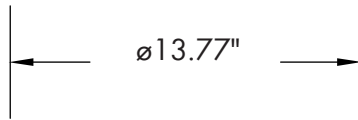

DIMENSIONS

Weight: 1.87 lb.

Weight: 2.53 lb.

LUMEN OUTPUT

SKU	Size (in)	Wattage (W)	Delivered Lumens (lm)	Efficacy (lm/W)
SRRC-1115-CC-XX	11	15	1100	73
SRRC-1425-CC-XX	14	25	1800	72