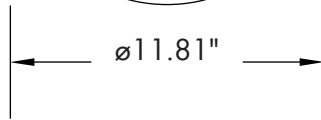

DIMENSIONS

Weight: 1.87 lb.

Weight: 2.53 lb.

LUMEN OUTPUT

SKU	Size (in)	Wattage (W)	Delivered Lumens (lm)	Efficacy (lm/W)
SRRC-1115-CC-XX	11	15	1100	73
SRRC-1425-CC-XX	14	25	1800	72