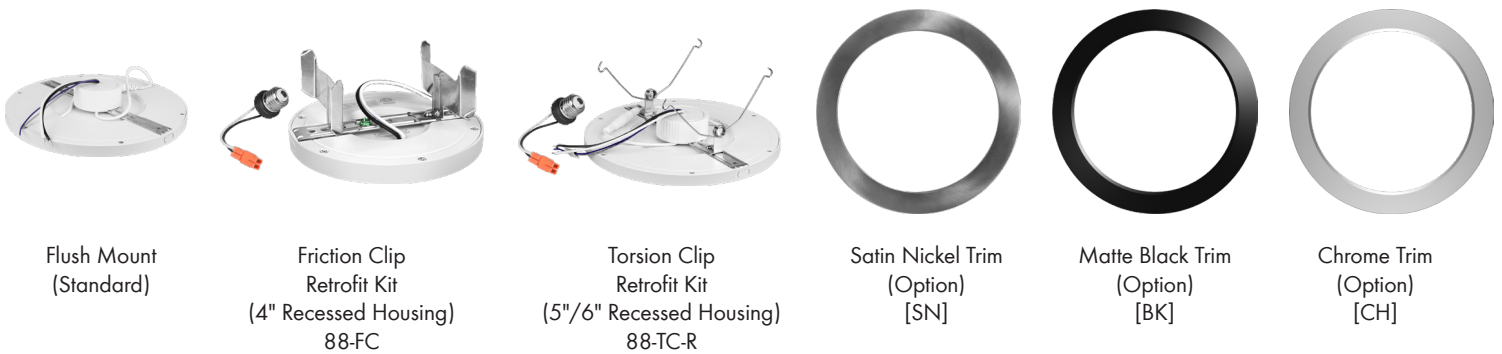

Trim Finish Options	Mounting Options
8807-R (7" Trim) 8809-R (9" Trim) 8812-R (12" Trim)	BL (Matte Black) SN (Satin Nickel) CH (Chrome)
88-FC (4inch Friction Clip Retrofit Kit) 88-TC-R (5"/6" Torsion Clip Retrofit Kit)	
[Choose Trim Size and Finish] Example: 8807-R-BL	

DIMENSIONS

LUMEN OUTPUT

SKU	Size (in)	Wattage (W)	Delivered Lumens (lm)	Efficacy (lm/W)
880712-R-TM-40-U-D	7	12	1000	83
880918-R-TM-40-U-D	9	18	1530	85
881224-R-TM-40-U-D	12	24	2160	90

ACCESSORIES

Flush Mount
(Standard)