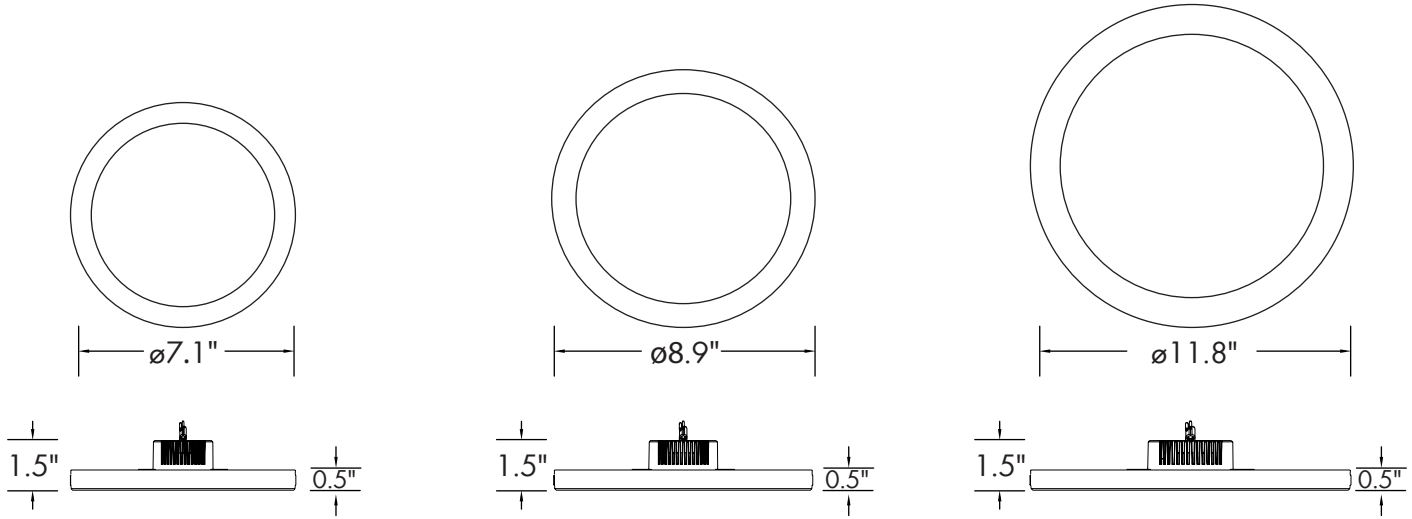

Optical

- Edge-lit
- 110° Beam Angle

Installation/Mounting

- Surface Mounted
- Recessed Housing Mounting:
 - Torsion Clip Kit Mounting (4")
 - Friction Clip Kit Mounting (5"/6")

Controls

- 0-10V Dimming

Compliance

DIMENSIONS

LUMEN OUTPUT

SKU	Size (in)	Wattage (W)	Delivered Lumens (lm)	Efficacy (lm/W)
880712-R-TM-40-U-D	7	12	1000	83
880918-R-TM-40-U-D	9	18	1530	85
881224-R-TM-40-U-D	12	24	2160	90

ACCESSORIES

Flush Mount
(Standard)