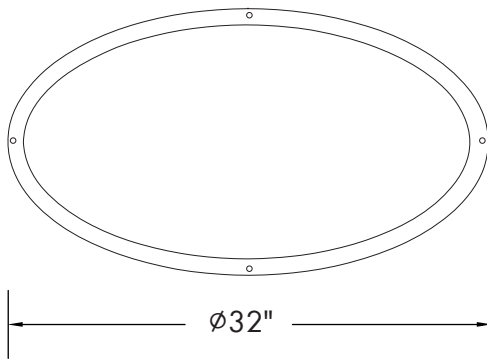

DIMENSIONS

Weight: 7.43 lb.

LUMEN OUTPUT

SKU	Size (in)	Wattage (W)	Delivered Lumens (lm)	Efficacy (lm/W)
OSMR-3242-CC-BN	32	48	3800	90