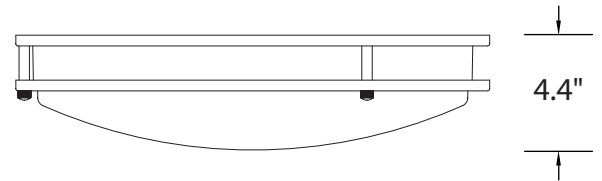

DIMENSIONS

Weight: 7.43 lb.

LUMEN OUTPUT

SKU	Size (in)	Wattage (W)	Delivered Lumens (lm)	Efficacy (lm/W)
OSMR-3242-CC-BN	32	48	3800	90