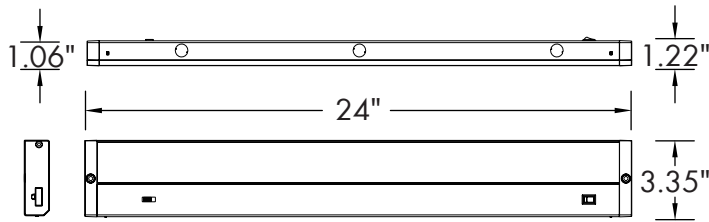

Optical

- Micro-prismatic Diffuser
- 110° Beam Angle

Installation/Mounting

- Surface Mounted: Under Cabinet
- Connections:
 - Hardwire
 - Plug-in Cable: 47"
- Fixture to Fixture Connections:
 - Junction Connecting Cable: 11.8"
- Daisy Chained Up to 256W

ORDERING INFORMATION **EXAMPLE: HIM-1206-C-WH**

HIM			
Series	Length/Wattage	CCT	Finish
HIM	1206 - 12"/6W 1809 - 18"/9W 2412 - 24"/12W 3216 - 32"/16W 4020 - 40"/20W	C - 2700K/3000K/3500K/4000K/5000K	WH - White

- Accessories**
- HIM-PL (AC Plug)
 - HIM-JC (Junction Connecting Cable)

DIMENSIONS

LUMEN OUTPUT

SKU	Length (in)	Wattage (W)	Delivered Lumens (lm)	Efficacy (lm/W)
HIM-1206-C-XX	12	6	540	90
HIM-1809-C-XX	18	9	855	95
HIM-2412-C-XX	24	12	1140	95
HIM-3216-C-XX	32	16	1520	95
HIM-4020-C-XX	40	20	1900	95