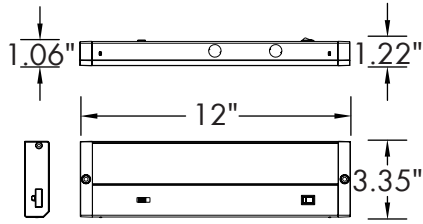

Optical

- Micro-prismatic Diffuser
- 110° Beam Angle

Installation/Mounting

- Surface Mounted: Under Cabinet
- Connections:
 - Hardwire
 - Plug-in Cable: 47"
- Fixture to Fixture Connections:
 - Junction Connecting Cable: 11.8"
- Daisy Chained Up to 256W

ORDERING INFORMATION **EXAMPLE: HIM-1206-C-WH**

HIM			
Series	Length/Wattage	CCT	Finish
HIM	1206 - 12"/6W 1809 - 18"/9W 2412 - 24"/12W 3216 - 32"/16W 4020 - 40"/20W	C - 2700K/3000K/3500K/4000K/5000K	WH - White

- Accessories**
- HIM-PL (AC Plug)
 - HIM-JC (Junction Connecting Cable)

DIMENSIONS

LUMEN OUTPUT

SKU	Length (in)	Wattage (W)	Delivered Lumens (lm)	Efficacy (lm/W)
HIM-1206-C-XX	12	6	540	90
HIM-1809-C-XX	18	9	855	95
HIM-2412-C-XX	24	12	1140	95
HIM-3216-C-XX	32	16	1520	95
HIM-4020-C-XX	40	20	1900	95