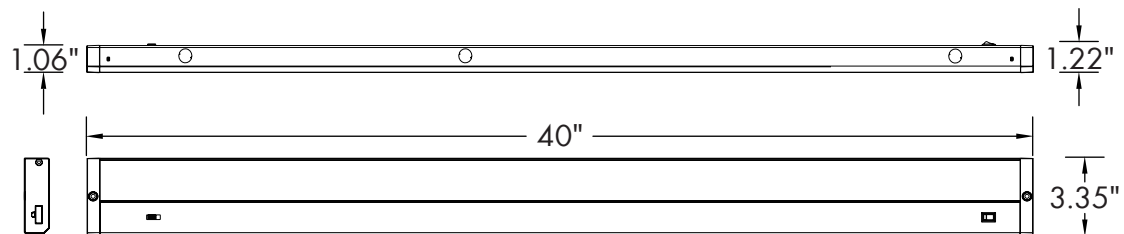

Optical

- Micro-prismatic Diffuser
- 110° Beam Angle

Installation/Mounting

- Surface Mounted: Under Cabinet
- Connections:
 - Hardwire
 - Plug-in Cable: 47"
- Fixture to Fixture Connections:
 - Junction Connecting Cable: 11.8"
- Daisy Chained Up to 256W

ORDERING INFORMATION **EXAMPLE: HIM-1206-C-WH**

HIM			
Series	Length/Wattage	CCT	Finish
HIM	1206 - 12"/6W 1809 - 18"/9W 2412 - 24"/12W 3216 - 32"/16W 4020 - 40"/20W	C - 2700K/3000K/3500K/4000K/5000K	WH - White

- Accessories**
- HIM-PL (AC Plug)
 - HIM-JC (Junction Connecting Cable)

DIMENSIONS

LUMEN OUTPUT

SKU	Length (in)	Wattage (W)	Delivered Lumens (lm)	Efficacy (lm/W)
HIM-1206-C-XX	12	6	540	90
HIM-1809-C-XX	18	9	855	95
HIM-2412-C-XX	24	12	1140	95
HIM-3216-C-XX	32	16	1520	95
HIM-4020-C-XX	40	20	1900	95