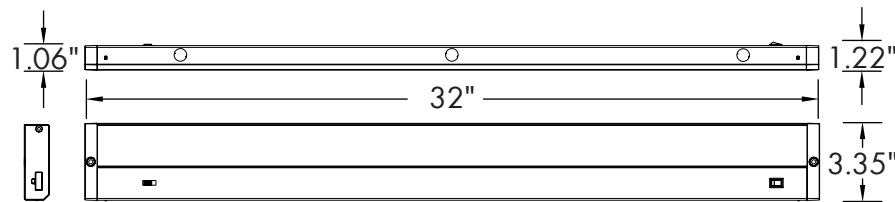

Optical

- Micro-prismatic Diffuser
- 110° Beam Angle

Installation/Mounting

- Surface Mounted: Under Cabinet
- Connections:
 - Hardwire
 - Plug-in Cable: 47"
- Fixture to Fixture Connections:
 - Junction Connecting Cable: 11.8"
- Daisy Chained Up to 256W

ORDERING INFORMATION **EXAMPLE: HIM-1206-C-WH**

HIM			
Series	Length/Wattage	CCT	Finish
HIM	1206 - 12"/6W 1809 - 18"/9W 2412 - 24"/12W 3216 - 32"/16W 4020 - 40"/20W	C - 2700K/3000K/3500K/4000K/5000K	WH - White

- Accessories**
- HIM-PL (AC Plug)
 - HIM-JC (Junction Connecting Cable)

DIMENSIONS

LUMEN OUTPUT

SKU	Length (in)	Wattage (W)	Delivered Lumens (lm)	Efficacy (lm/W)
HIM-1206-C-XX	12	6	540	90
HIM-1809-C-XX	18	9	855	95
HIM-2412-C-XX	24	12	1140	95
HIM-3216-C-XX	32	16	1520	95
HIM-4020-C-XX	40	20	1900	95