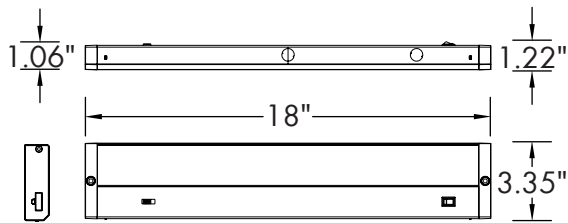

Optical

- Micro-prismatic Diffuser
- 110° Beam Angle

Installation/Mounting

- Surface Mounted: Under Cabinet
- Connections:
 - Hardwire
 - Plug-in Cable: 47"
- Fixture to Fixture Connections:
 - Junction Connecting Cable: 11.8"
- Daisy Chained Up to 256W

ORDERING INFORMATION **EXAMPLE: HIM-1206-C-WH**

HIM			
Series	Length/Wattage	CCT	Finish
HIM	1206 - 12"/6W 1809 - 18"/9W 2412 - 24"/12W 3216 - 32"/16W 4020 - 40"/20W	C - 2700K/3000K/3500K/4000K/5000K	WH - White

- Accessories**
- HIM-PL (AC Plug)
 - HIM-JC (Junction Connecting Cable)

DIMENSIONS

LUMEN OUTPUT

SKU	Length (in)	Wattage (W)	Delivered Lumens (lm)	Efficacy (lm/W)
HIM-1206-C-XX	12	6	540	90
HIM-1809-C-XX	18	9	855	95
HIM-2412-C-XX	24	12	1140	95
HIM-3216-C-XX	32	16	1520	95
HIM-4020-C-XX	40	20	1900	95