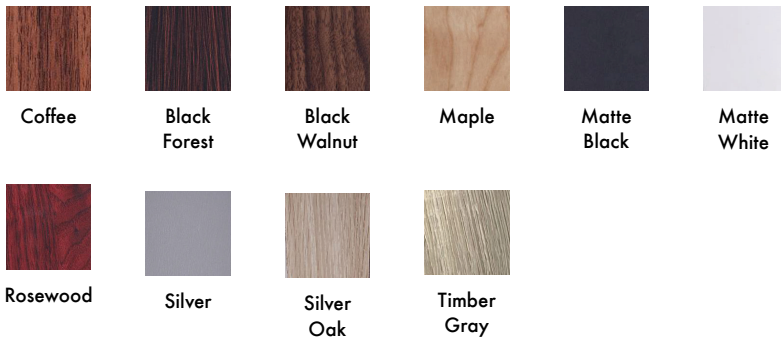

Date:	
Project Name:	
SKU #:	

**52" Lily™ Series**

Modern Ceiling Fan

**Room Size**  
225~400 ft<sup>2</sup>

**HOUSING FINISH**

**BLADE FINISH**

**APPLICATIONS**

Master Bedroom, Kids Room, Living Room / Great Room, Fitness Room, Bonus Room / Game Room, Kitchen, Office, Laundry Room, Bedroom, Guest Bedroom

**FEATURES**

**Construction**

Housing Material: Metal

Housing Finish:

- Matte Black
- Matte White
- Bronze
- Oil Rubbed Bronze\*
- Satin Nickel\*
- Brushed Nickel\*

Blade Material: 3 MDF Blades or 5 Plywood Blades

Blade Finish:

- Coffee
- Black Forest
- Black Walnut
- Maple
- Matte Black
- Matte White
- Rosewood
- Silver
- Silver Oak
- Timber Gray

Blade Pitch: 10.5°

Lens/Shade Material: Acrylic

Fan Diameter: 52"

Light Source: Integated 18W, 1600lm, [3000K], 90CRI