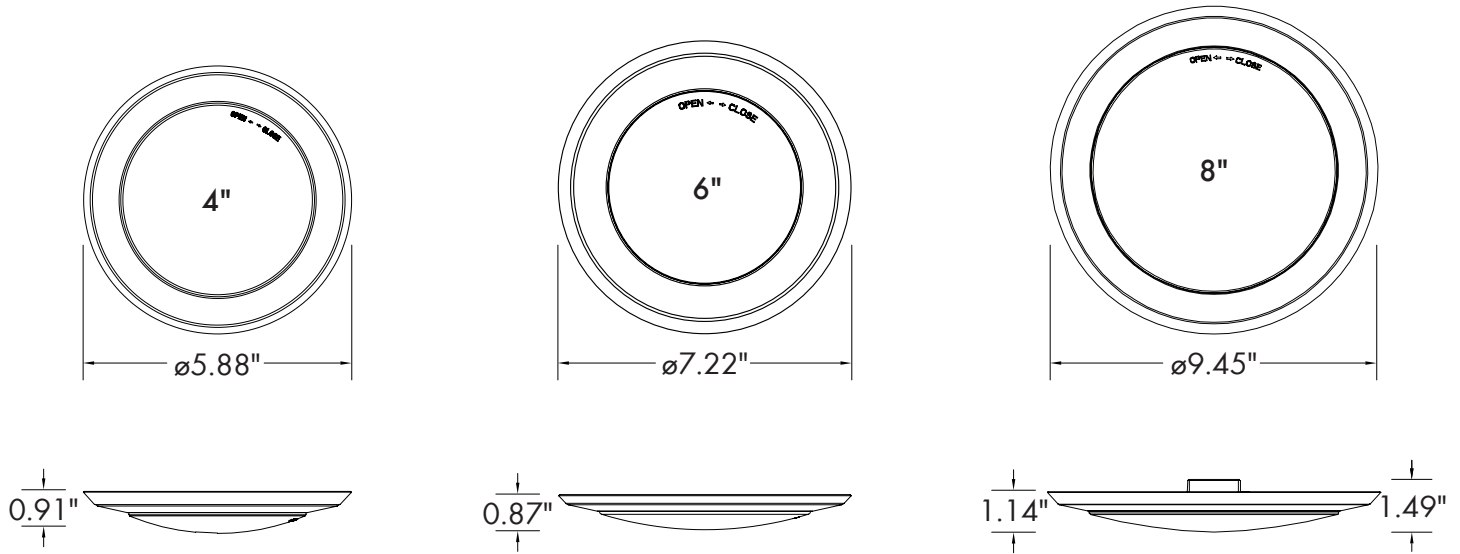

Optical

1- 120° Beam Angle

Installation/Mounting

- Flush Mount:
 - 2.75" J-Box [4" or 8"Disk]
 - 3.5" J-Box

Controls

- Triac Dimming

Compliance

- JA8 TITLE 24 Compliant

Lumen Output

- 4"/10W: 625lm
- 6"/15W: 1,067lm
- 8"/18W: 1,356lm

Warranty

- 5 Year Warranty
 See warranty documentation for more information.

ORDERING INFORMATION **EXAMPLE: DDR-0410-5CCT**

Series	Size/Wattage	CCT
DDR	0410 - 4"/10W 0615 - 6"/15W 0818 - 8"/18W	5CCT - 2700K/3000K/3500K/4000K/5000K

DIMENSIONS

LUMEN OUTPUT

SKU	Size (in)	Wattage (W)	(2700K)		(3000K)		(3500K)		(4000K)		(5000K)	
			Delivered Lumens (lm)	Efficacy (lm/W)	Delivered Lumens (lm)	Efficacy (lm/W)	Delivered Lumens (lm)	Efficacy (lm/W)	Delivered Lumens (lm)	Efficacy (lm/W)	Delivered Lumens (lm)	Efficacy (lm/W)
DDR-0410-5CCT	4	10	591	59	607	61	618	62	625	62	611	61
DDR-0615-5CCT	6	15	941	62	971	64	1032	68	1067	71	973	64
DDR-0818-5CCT	8	18	1218	67	1247	69	1303	72	1356	75	1298	72