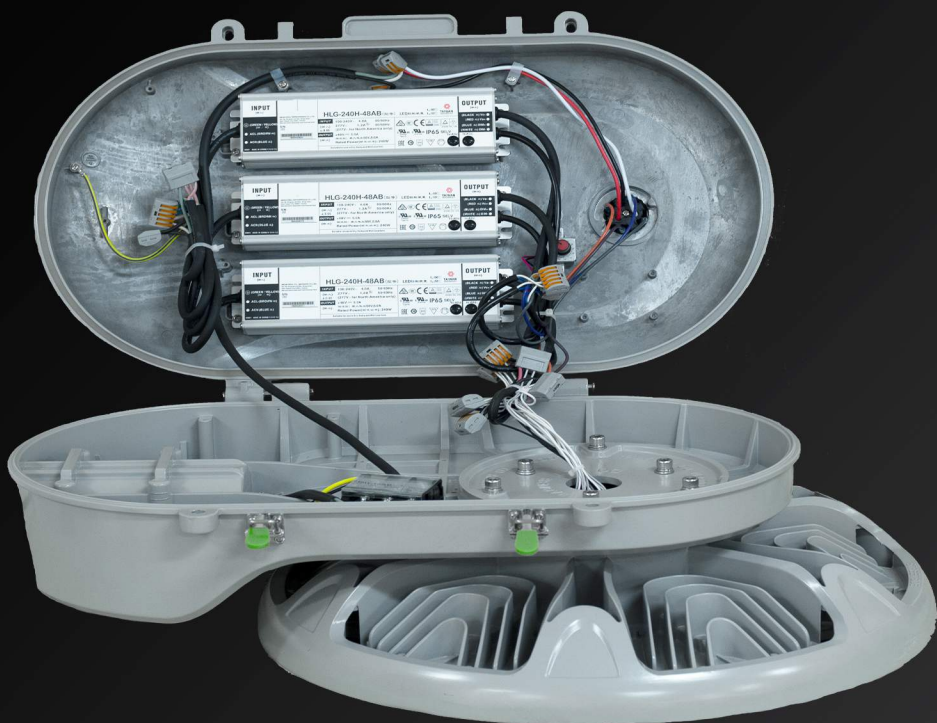

# Nexus™ High Mast Roadway and Area Lighting

tgs

Glass or PC Lens Available

Terminal Block

Lowering Device

100-277V

200-480V  
Optional

1-10V  
Dimming

Dark Sky  
Friendly

IP66  
Fixture

On/Off  
Photocell

20kV Surge  
Protector