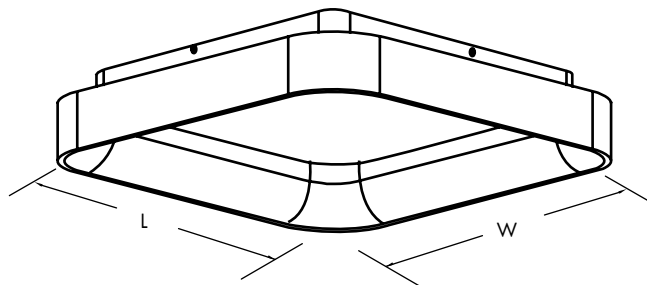

ORDERING INFORMATION **EXAMPLE: ORB-S-14-15-40-U-D1-BK-CM10**

Series	Size	Wattage	CCT	Input Voltage	Control	Finish	Mounting Option
ORB-S	14 - 14"	15 - 15W	30 - 3000K	U - 120-277V	D1 - 0-10V Dimming	STANDARD BK - Black WH - White CUSTOM* CC - Custom RAL	CM10 - Suspended Mount SM - Surface Mount
	18 - 18"	25 - 25W	35 - 3500K				
	24 - 24"	36 - 36W	40 - 4000K				
	32 - 32"	50 - 50W	50 - 5000K				

DIMENSIONS

Suspended Mount

Wattage	Fixture			Canopy	
	Length (L)	Width (W)	Height (H)	Diameter (A)	Height (B)
15W	14.2"	14.2"	3.5"	∅10.0"	2.0"
25W	17.7"	17.7"	3.5"	∅10.0"	2.0"
36W	23.6"	23.6"	3.5"	∅10.0"	2.0"
50W	31.5"	31.5"	3.5"	∅10.0"	2.0"

Surface Mount

Wattage	Fixture		
	Length (L)	Width (W)	Height (H)
15W	14.2"	14.2"	4.6"
25W	17.7"	17.7"	4.6"
36W	23.6"	23.6"	4.6"
50W	31.5"	31.5"	4.6"

LUMEN OUTPUT

SKU	Wattage (W)	Delivered Lumens (lm)	Efficacy (lm/W)
ORB-S-14-15-40-U-D1-BK-CM10	15	1050	70
ORB-S-18-25-40-U-D1-BK-CM10	25	1750	70
ORB-S-24-36-40-U-D1-BK-CM10	36	2520	70
ORB-S-32-50-40-U-D1-BK-CM10	50	3500	70