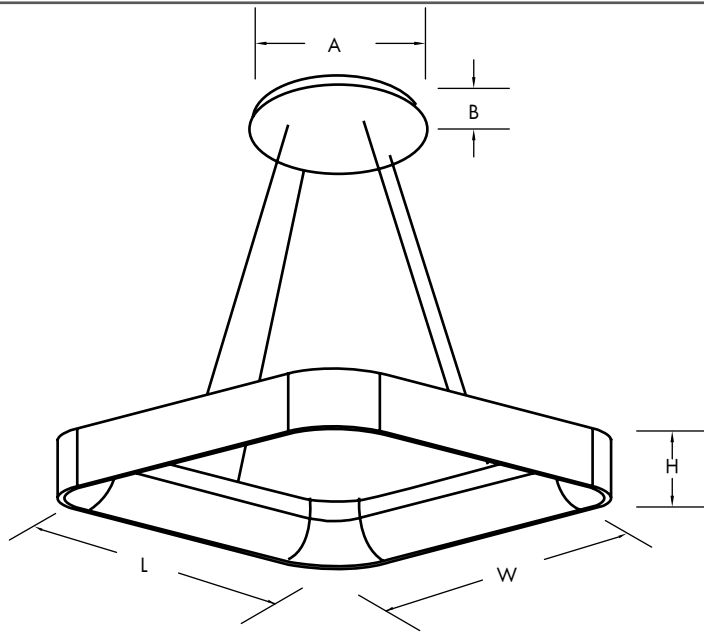

DIMENSIONS

Suspended Mount

Wattage	Fixture			Canopy	
	Length (L)	Width (W)	Height (H)	Diameter (A)	Height (B)
15W	14.2"	14.2"	3.5"	∅10.0"	2.0"
25W	17.7"	17.7"	3.5"	∅10.0"	2.0"
36W	23.6"	23.6"	3.5"	∅10.0"	2.0"
50W	31.5"	31.5"	3.5"	∅10.0"	2.0"

Surface Mount

Wattage	Fixture		
	Length (L)	Width (W)	Height (H)
15W	14.2"	14.2"	4.6"
25W	17.7"	17.7"	4.6"
36W	23.6"	23.6"	4.6"
50W	31.5"	31.5"	4.6"

LUMEN OUTPUT

SKU	Wattage (W)	Delivered Lumens (lm)	Efficacy (lm/W)
ORB-S-14-15-40-U-D1-BK-CM10	15	1050	70
ORB-S-18-25-40-U-D1-BK-CM10	25	1750	70
ORB-S-24-36-40-U-D1-BK-CM10	36	2520	70
ORB-S-32-50-40-U-D1-BK-CM10	50	3500	70