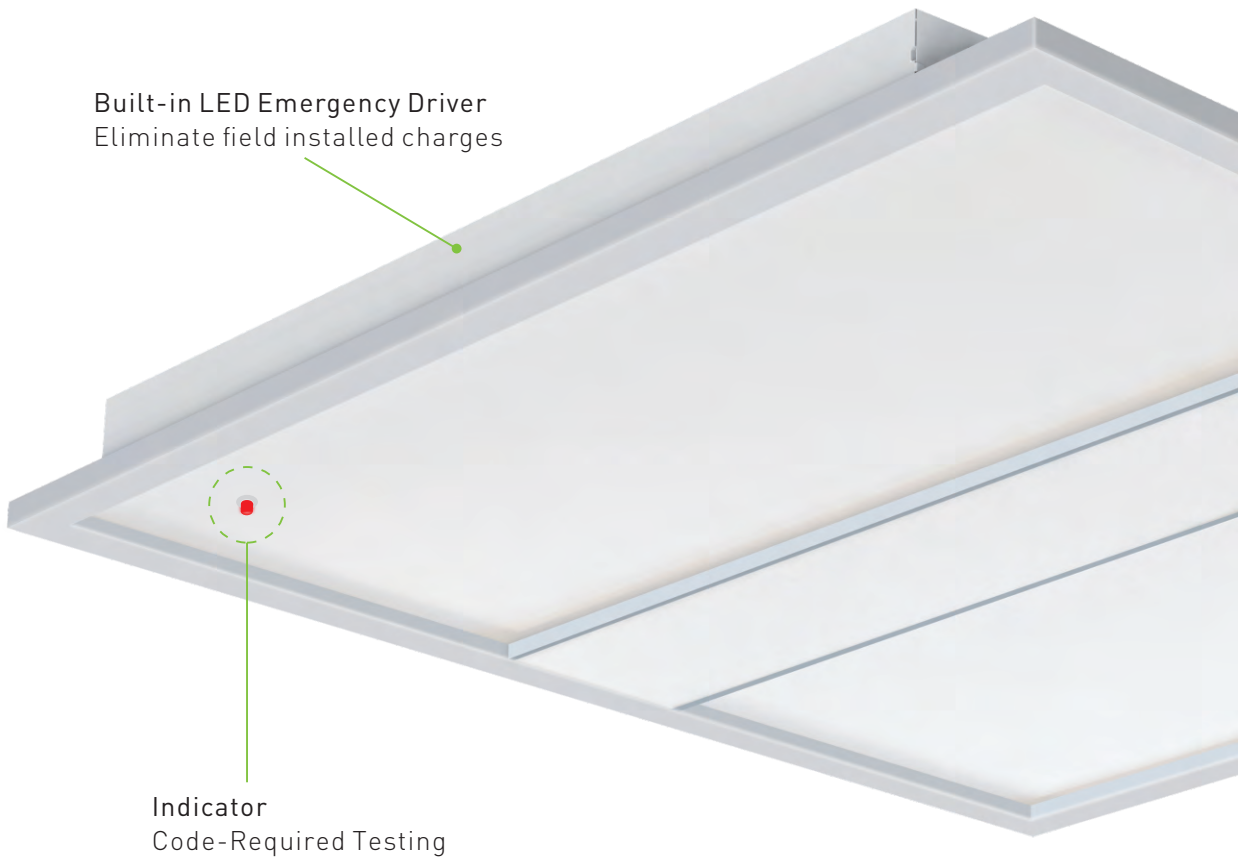

tgs

CONTOUR™ TROFFER

CONTOUR™ Troffer

Designed to deliver an unprecedented uniformity and functionality, this curved troffer features a compact yet sturdy aluminum construction designed to blend into modern architectural spaces. Featuring a low profile form factor, it is ideal for buildings with a low plenum space and is suitable for all standard grid ceilings. The specification grade CONTOUR™ Troffer Series is available in 2x2, 2x4, 1x4 sizes and perfect for offices, schools, and healthcare applications, goes beyond what was previously possible with traditional LED luminaires.

Performance

The CONTOUR™ Troffer series provides quiet and smooth illumination for visual comfort while maximizing efficiency.

- 2'x2', 2'x4', 1'x4'
- DLC available
- 3500K, 4000K, and 5000K CCT adjustable
- Wattage adjustable
- Minimum 82 CRI

Sleek Profile

The CONTOUR™ Troffer features a back-lit curved lens and distinct center detail. CCT and wattage adjustable function make the CONTOUR™ Troffer Series a diverse addition to the TGS product family.

2'x2', 2'x4', 1'x4': 1.74" Deep

No Delays When Power Fails!

This CONTOUR™ Troffer has emergency function option. The built-in LED Emergency Driver will immediately switches to the emergency mode, operating up to 120 minutes in event of power failure. When AC power is restored, the emergency driver will automatically returns to the charging mode.