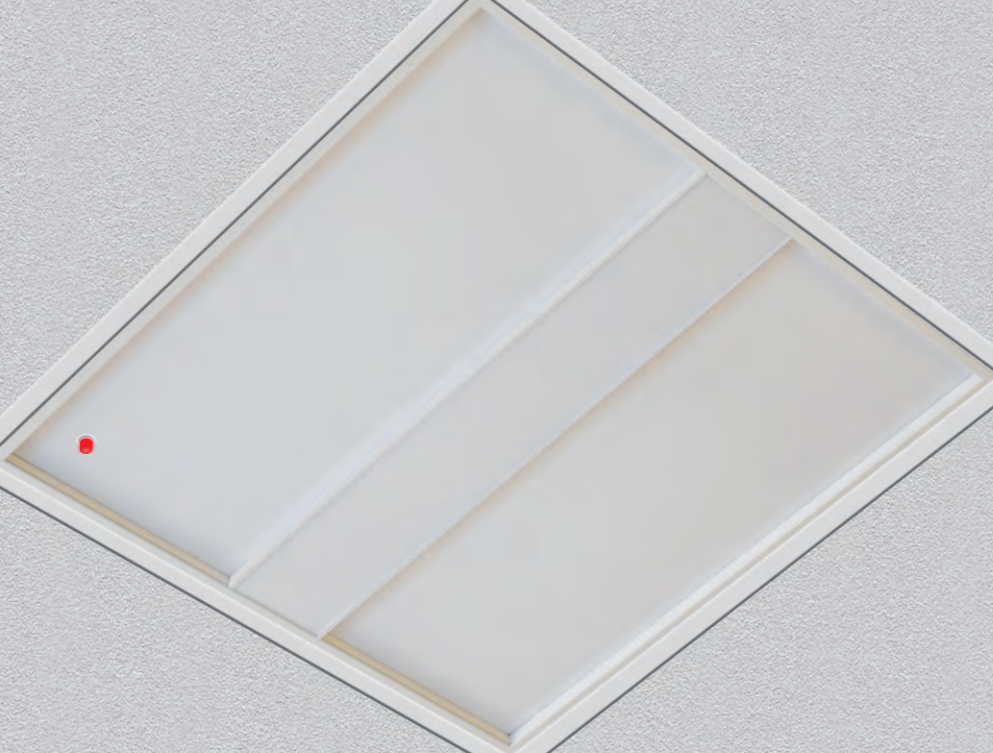

It works with most ceiling types which will be your go-to-choice for offices, schools, hospital.