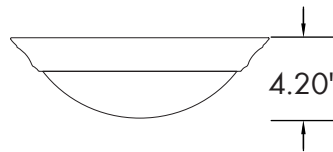

DIMENSIONS

ø11"

Weight: 1.72 lb.

3.80"

ø13"

Weight: 2.29 lb.

4.20"

ø15"

Weight: 2.72 lb.

4.60"

LUMEN OUTPUT

SKU	Size (in)	Wattage (W)	Delivered Lumens (lm)	Efficacy (lm/W)
GSMF-1115-C-XX	ø11	15	900	60
GSMF-1315-C-XX	ø13	15	900	60
GSMF-1525-C-XX	ø15	25	1500	60