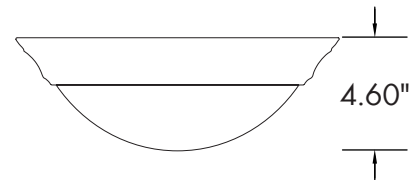

DIMENSIONS

ø11"

Weight: 1.72 lb.

3.80"

ø13"

Weight: 2.29 lb.

4.20"

ø15"

Weight: 2.72 lb.

4.60"

LUMEN OUTPUT

SKU	Size (in)	Wattage (W)	Delivered Lumens (lm)	Efficacy (lm/W)
GSMF-1115-C-XX	ø11	15	900	60
GSMF-1315-C-XX	ø13	15	900	60
GSMF-1525-C-XX	ø15	25	1500	60