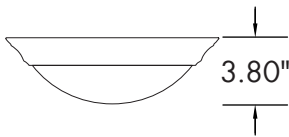

DIMENSIONS

ø11"

Weight: 1.72 lb.

3.80"

ø13"

Weight: 2.29 lb.

4.20"

ø15"

Weight: 2.72 lb.

4.60"

LUMEN OUTPUT

SKU	Size (in)	Wattage (W)	Delivered Lumens (lm)	Efficacy (lm/W)
GSMF-1115-C-XX	ø11	15	900	60
GSMF-1315-C-XX	ø13	15	900	60
GSMF-1525-C-XX	ø15	25	1500	60