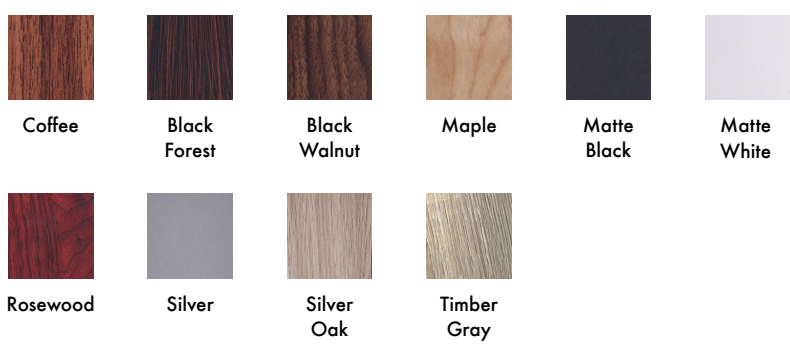

BLADE FINISH

APPLICATIONS

Master Bedroom, Kids Room, Living Room / Great Room, Fitness Room, Bonus Room / Game Room, Kitchen, Office, Laundry Room, Bedroom, Guest Bedroom

FEATURES

Construction

Housing Material: Metal
Housing Finish:
• Matte Black
• Matte White,
• Bronze
• Oil Rubbed Bronze*,
• Satin Nickel*
• Brushed Nickel*
Blade Material: 5 MDF Blades
Blade Finish:
• Coffee
• Black Forest
• Black Walnut
• Maple
• Matte Black
• Matte White
• Rosewood
• Silver
• Silver Oak
• Timber Gray
Blade Pitch: 12°
Lens/Shade Material: Alabaster Bell Glass
Fan Diameter: 52"
Light Source: 4 x E26 [A19], 9W, 800lm, [3000K]
Mounting: Pendant or Surface Mounted
Downrod Length: 4.5"
Motor: AC Premium Silicon Steel Motor [153 x13 mm], Reversible 3-Speed

Electrical

Input Voltage: 120VAC
Dimmable: No
Controls: Pull Chain [Light and Fan Speed]

Performance

Energy Use Average: 37W
Airflow Weighted-Average: 3254 CFM
Airflow [High]: 4542.02 CFM
Efficiency: 88 CFM/W
RPM/Low: 65-69 [0.21A, 10.43W]
RPM/High: 165-175 [0.5A, 60.22W]

Compliance

JA8 TITLE 24 Compliant
[With qualified bulbs]

Warranty

- 1 Year Warranty [Light Kit]
- 5 Year Warranty [Motor]
See warranty documentation for more information.

ORDERING INFORMATION **EXAMPLE: JN-52-MW-5-MW-4L-PM-PC**

Series	Size	Housing Finish	Blades	Blades Finish	Light Source	Mounting	Controls
JN	52 - 52"	MW - Matte White MB - Matte Black BZ - Bronze OB - Oil Rubbed Bronze* SN - Satin Nickel* BN - Brushed Nickel*	5 - 5 Blades	CF - Coffee BF - Black Forest BW - Black Walnut MA - Maple MB - Matte Black MW - Matte White RW - Rosewood SL - Silver SO - Silver Oak TG - Timber Gray	4L - 4 Shades Light	PM - Pendant Mount SM - Surface Mount	PC - Pull Chain