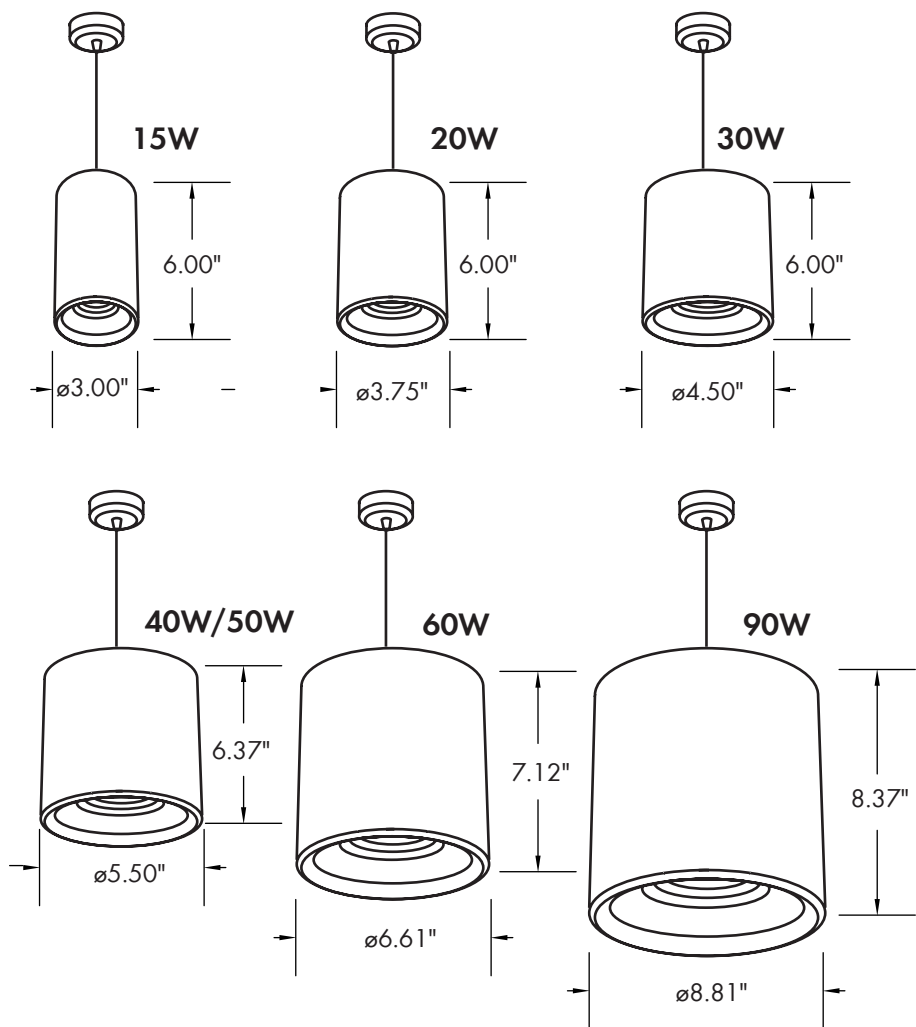

**Installation/Mounting**

- Pendant Mount:
  - 3.3' Cable [Standard]
  - 3.3' Stem [Standard] [Custom Length\*]
- Surface Mount

**Controls**

- Triac Dimming [Option]
- 0-10 Dimming [Option]

**Warranty**

- 5 Year Warranty
- See warranty documentation for more information.

**Lumen Output**

- $\phi 3.75' \times 6' / 15W$ : 1,200lm
- $\phi 3.75' \times 6' / 20W$ : 1,600lm
- $\phi 4.5' \times 6' / 30W$ : 2,400lm
- $\phi 5.5' \times 6.37' / 40W$ : 3,200lm
- $\phi 5.5' \times 6.37' / 50W$ : 4,000lm
- $\phi 6.62' \times 7.12' / 60W$ : 4,400lm
- $\phi 8.12' \times 8.37' / 90W$ : 6,500lm

**HOUSING FINISHES**

Black White

**REFLECTOR FINISHES**

Black White Silver

**ORDERING INFORMATION****EXAMPLE: AQR-0306-15-30-D-BK-WH-CM**

Series	Size	Wattage	CCT	Beam Angle	Dimming	Finish	Reflector	Mounting Option
AQR	0306 - D: 3" x H: 6"	15 - 15W 20 - 20W	27 - 2700K 30 - 3000K	20 - 20° 40 - 40°	D - Triac Dimming D1 - 0-10V Dimming	BK - Black WH - White	BK - Black WH - White SV - Silver	CM - Cable Mount [3.3'] ST - Stem Mount [3.3'] SM - Surface Mount
	0406 - D: 4" x H: 6"	30 - 30W	35 - 3500K					
	0506 - D: 5" x H: 6"	40 - 40W 50 - 50W	40 - 4000K					
	0607 - D: 6" x H: 7"	60 - 60W						
	0808 - D: 8" x H: 8"	90 - 90W						

**DIMENSIONS**

**Pendant Mount**

**Surface Mount**  
**15W/20W**

**LUMEN OUTPUT**

SKU	Size [DxH] (in)	Wattage (W)	Delivered Lumens (lm)	Efficacy (lm/W)
AQR-0306-15-30-D-BK-WH-XX	$\varnothing 3.75 \times 6$	15	1200	80
AQR-0306-20-30-D-BK-WH-XX	$\varnothing 3.75 \times 6$	20	1400	70
AQR-0406-30-30-D-BK-WH-XX	$\varnothing 4.5 \times 6$	30	2400	80
AQR-0506-40-30-D-BK-WH-XX	$\varnothing 5.5 \times 6.37$	40	3200	80
AQR-0506-50-30-D-BK-WH-XX	$\varnothing 5.5 \times 6.37$	50	4000	80
AQR-0607-60-30-D-BK-WH-XX	$\varnothing 6.61 \times 7.12$	60	4400	73
AQR-0805-90-30-D-BK-WH-XX	$\varnothing 8.12 \times 8.37$	90	6500	72