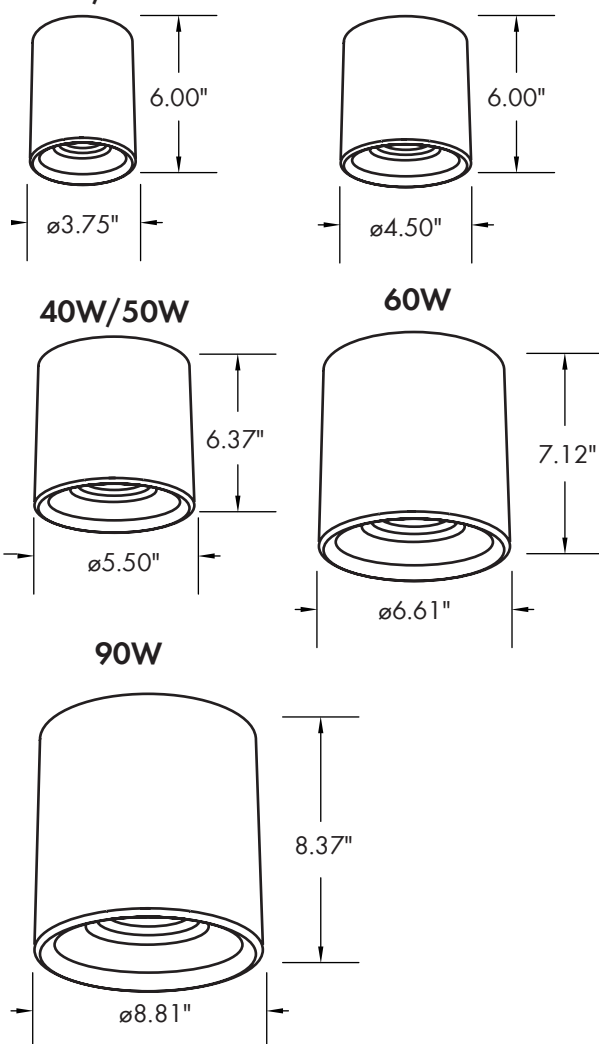

**Installation/Mounting**

- Pendant Mount:
  - 3.3' Cable [Standard]
  - 3.3' Stem [Standard] [Custom Length\*]
- Surface Mount

**Controls**

- Triac Dimming [Option]
- 0-10 Dimming [Option]

**Warranty**

- 5 Year Warranty
- See warranty documentation for more information.

**Lumen Output**

- $\phi 3.75' \times 6' / 15W$ : 1,200lm
- $\phi 3.75' \times 6' / 20W$ : 1,600lm
- $\phi 4.5' \times 6' / 30W$ : 2,400lm
- $\phi 5.5' \times 6.37' / 40W$ : 3,200lm
- $\phi 5.5' \times 6.37' / 50W$ : 4,000lm
- $\phi 6.62' \times 7.12' / 60W$ : 4,400lm
- $\phi 8.12' \times 8.37' / 90W$ : 6,500lm

**HOUSING FINISHES**

Black White

**REFLECTOR FINISHES**

Black White Silver

**ORDERING INFORMATION****EXAMPLE: AQR-0306-15-30-D-BK-WH-CM**

Series	Size	Wattage	CCT	Beam Angle	Dimming	Finish	Reflector	Mounting Option
AQR	0306 - D: 3" x H: 6"	15 - 15W 20 - 20W	27 - 2700K 30 - 3000K	20 - 20° 40 - 40°	D - Triac Dimming D1 - 0-10V Dimming	BK - Black WH - White	BK - Black WH - White SV - Silver	CM - Cable Mount [3.3'] ST - Stem Mount [3.3'] SM - Surface Mount
	0406 - D: 4" x H: 6"	30 - 30W	35 - 3500K					
	0506 - D: 5" x H: 6"	40 - 40W 50 - 50W	40 - 4000K					
	0607 - D: 6" x H: 7"	60 - 60W						
	0808 - D: 8" x H: 8"	90 - 90W						

**DIMENSIONS**

**Pendant Mount**

**Surface Mount**  
**15W/20W**

**LUMEN OUTPUT**

SKU	Size [DxH] (in)	Wattage (W)	Delivered Lumens (lm)	Efficacy (lm/W)
AQR-0306-15-30-D-BK-WH-XX	$\varnothing 3.75 \times 6$	15	1200	80
AQR-0306-20-30-D-BK-WH-XX	$\varnothing 3.75 \times 6$	20	1400	70
AQR-0406-30-30-D-BK-WH-XX	$\varnothing 4.5 \times 6$	30	2400	80
AQR-0506-40-30-D-BK-WH-XX	$\varnothing 5.5 \times 6.37$	40	3200	80
AQR-0506-50-30-D-BK-WH-XX	$\varnothing 5.5 \times 6.37$	50	4000	80
AQR-0607-60-30-D-BK-WH-XX	$\varnothing 6.61 \times 7.12$	60	4400	73
AQR-0805-90-30-D-BK-WH-XX	$\varnothing 8.12 \times 8.37$	90	6500	72