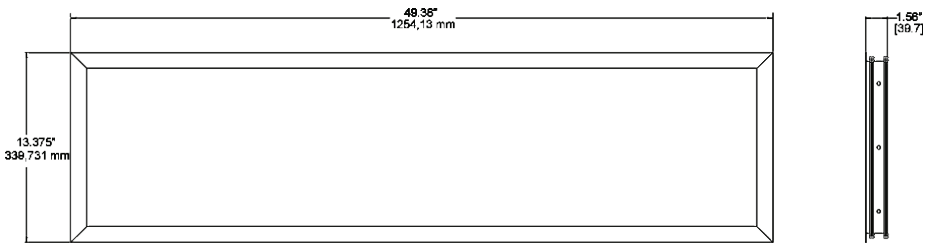

ECO PANEL 1x4 FLANGE KIT

TECHNICAL DATA

Description

ECO Panel 1x4 recessed mounting kit for drywall ceilings.

Weight

7.5 lbs

Material

Extruded aluminum construction with mitered corners for square fit.

Finish

Formulated for high-durability and long lasting color.

Color

White

DIMENSIONS

ROUGH IN CUT OUT
12 5/8" X 48 5/8"

ORDERING FORM

SKU	Size
8814-FMK	1x4