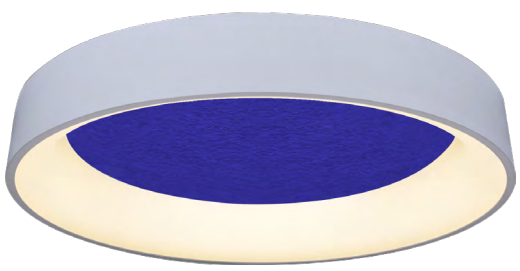

Date:	
Project Name:	
SKU #:	

ORBIT™ R ACOUSTIC
Suspended/Surface Architectural Round

Suspended Mount

Surface Mount

APPLICATIONS

Commercial, Retail, Office, Public Spaces

FEATURES

Construction

- Aluminum Body Housing
- Powder Coated Finish

Electrical & Technical

- Input Voltage: 120-277V
- Input Frequency: 50/60Hz
- Projected Life: L70 > 50,000 hrs
- PF: >0.9
- CRI: >90
- THD: <20%
- CCT: 3000K, 3500K, 4000K, 5000K
- Operating Temp.: -4°F ~ 104°F
- Damp Location Rated

DIMENSIONS

Suspended Mount

Wattage	Fixture		Canopy	
	Diameter (D)	Height (H)	Diameter (A)	Height (B)
15W	ø14.2"	3.5"	ø10.0"	2.0"
25W	ø17.7"	3.5"	ø10.0"	2.0"
36W	ø23.6"	3.5"	ø10.0"	2.0"
50W	ø31.5"	3.5"	ø10.0"	2.0"

Surface Mount

Wattage	Fixture	
	Diameter (D)	Height (H)
15W	ø14.2"	4.6"
25W	ø17.7"	4.6"
36W	ø23.6"	4.6"
50W	ø31.5"	4.6"

LUMEN OUTPUT

SKU	Wattage (W)	Delivered Lumens (lm)	Efficacy (lm/W)
ORB-R-14-15-40-U-D1-BK-CM10	15	1050	70
ORB-R-18-25-40-U-D1-BK-CM10	25	1750	70
ORB-R-24-36-40-U-D1-BK-CM10	36	2520	70
ORB-R-32-50-40-U-D1-BK-CM10	50	3500	70