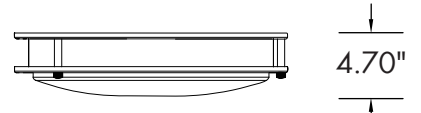

DIMENSIONS

ø12"

Weight: 2.00 lb.

3.40"

ø14"

Weight: 2.98 lb.

3.90"

ø16"

Weight: 2.98 lb.

4.25"

ø18"

Weight: 23.70 lb.

4.70"

LUMEN OUTPUT

SKU	Size (in)	Wattage (W)	Delivered Lumens (lm)	Efficacy (lm/W)
DRSM-1215-CC-XX	12	15	1400	93
DRSM-1425-CC-XX	14	25	2300	92
DRSM-1625-CC-XX	16	25	2300	92
DRSM-1830-CC-XX	18	30	2700	90