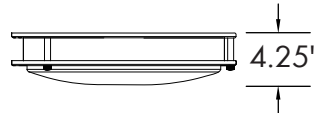

DIMENSIONS

ø12"

Weight: 2.00 lb.

3.40"

ø14"

Weight: 2.98 lb.

3.90"

ø16"

Weight: 2.98 lb.

4.25"

ø18"

Weight: 23.70 lb.

4.70"

LUMEN OUTPUT

SKU	Size (in)	Wattage (W)	Delivered Lumens (lm)	Efficacy (lm/W)
DRSM-1215-CC-XX	12	15	1400	93
DRSM-1425-CC-XX	14	25	2300	92
DRSM-1625-CC-XX	16	25	2300	92
DRSM-1830-CC-XX	18	30	2700	90