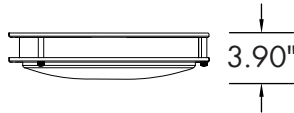

DIMENSIONS

ø12"

Weight: 2.00 lb.

3.40"

ø14"

Weight: 2.98 lb.

3.90"

ø16"

Weight: 2.98 lb.

4.25"

ø18"

Weight: 23.70 lb.

4.70"

LUMEN OUTPUT

SKU	Size (in)	Wattage (W)	Delivered Lumens (lm)	Efficacy (lm/W)
DRSM-1215-CC-XX	12	15	1400	93
DRSM-1425-CC-XX	14	25	2300	92
DRSM-1625-CC-XX	16	25	2300	92
DRSM-1830-CC-XX	18	30	2700	90