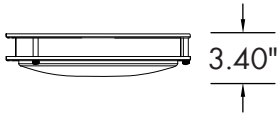

DIMENSIONS

ø12"

Weight: 2.00 lb.

3.40"

ø14"

Weight: 2.98 lb.

3.90"

ø16"