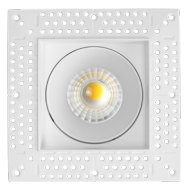

Date:	
Project Name:	
SKU #:	

ICON S3™
Icon Series Square Downlight 3"

SBT - Square Baffled Trim

STL - Square Trimless

APPLICATIONS

Residential, Commercial, Multi-Family

FEATURES

Construction

- Aluminum Housing

Finish

- White
- Black Trim [Option]

Electrical & Technical

- Input Voltage: 120VAC
- Input Frequency: 60Hz
- Projected Life: L70 > 50,000 hrs
- PF: >0.9
- CRI: >90
- THD: <20%
- CCT Selectable: 2700K/3000K/3500K/4000K/5000K
- Operating Temp.: -4°F ~ 104°F
- Wet Location Rated
- IC Air-Tight Rated

Optical

- White PC Lens
- Available Beam Angles:
- 24°
- 38°
- 60°

Installation/Mounting

- Spring Clip Mount [W/Trim]
- Flush to Ceiling [Trimless]

Controls

- Triac Dimming

Compliance

- JA8 TITLE 24 Compliant

Lumen Output

• 3"/10W: 700lm
• 3"/15W: 1000lm

Warranty

- 5 Year Warranty
See warranty documentation for more information.

ORDERING INFORMATION **EXAMPLE: ICON-S-3-10-5C-24-RBT-WH**

Series	Size	Wattage	CCT	Beam Angle	Trim Type	Trim Finish	Options
ICON-S	3 - 3"	10 - 10W 15 - 15W	5C - 2700K/3000K/ 3500K/4000K/5000K	24 - 24° 38 - 38° 60 - 60°	SBT - Square Baffled Trim STL - Square Trimless	BK - Black WH - White	ICON-S-NC [New Construction Plate W/ Hanger Bar] ICON-S-NC-TL [New Construction Plate W/ Hanger Bar] FLEX-4 [4' Flexible Connector] FLEX-6 [6' Flexible Connector] FLEX-10 [10' Flexible Connector] FLEX-20 [20' Flexible Connector]