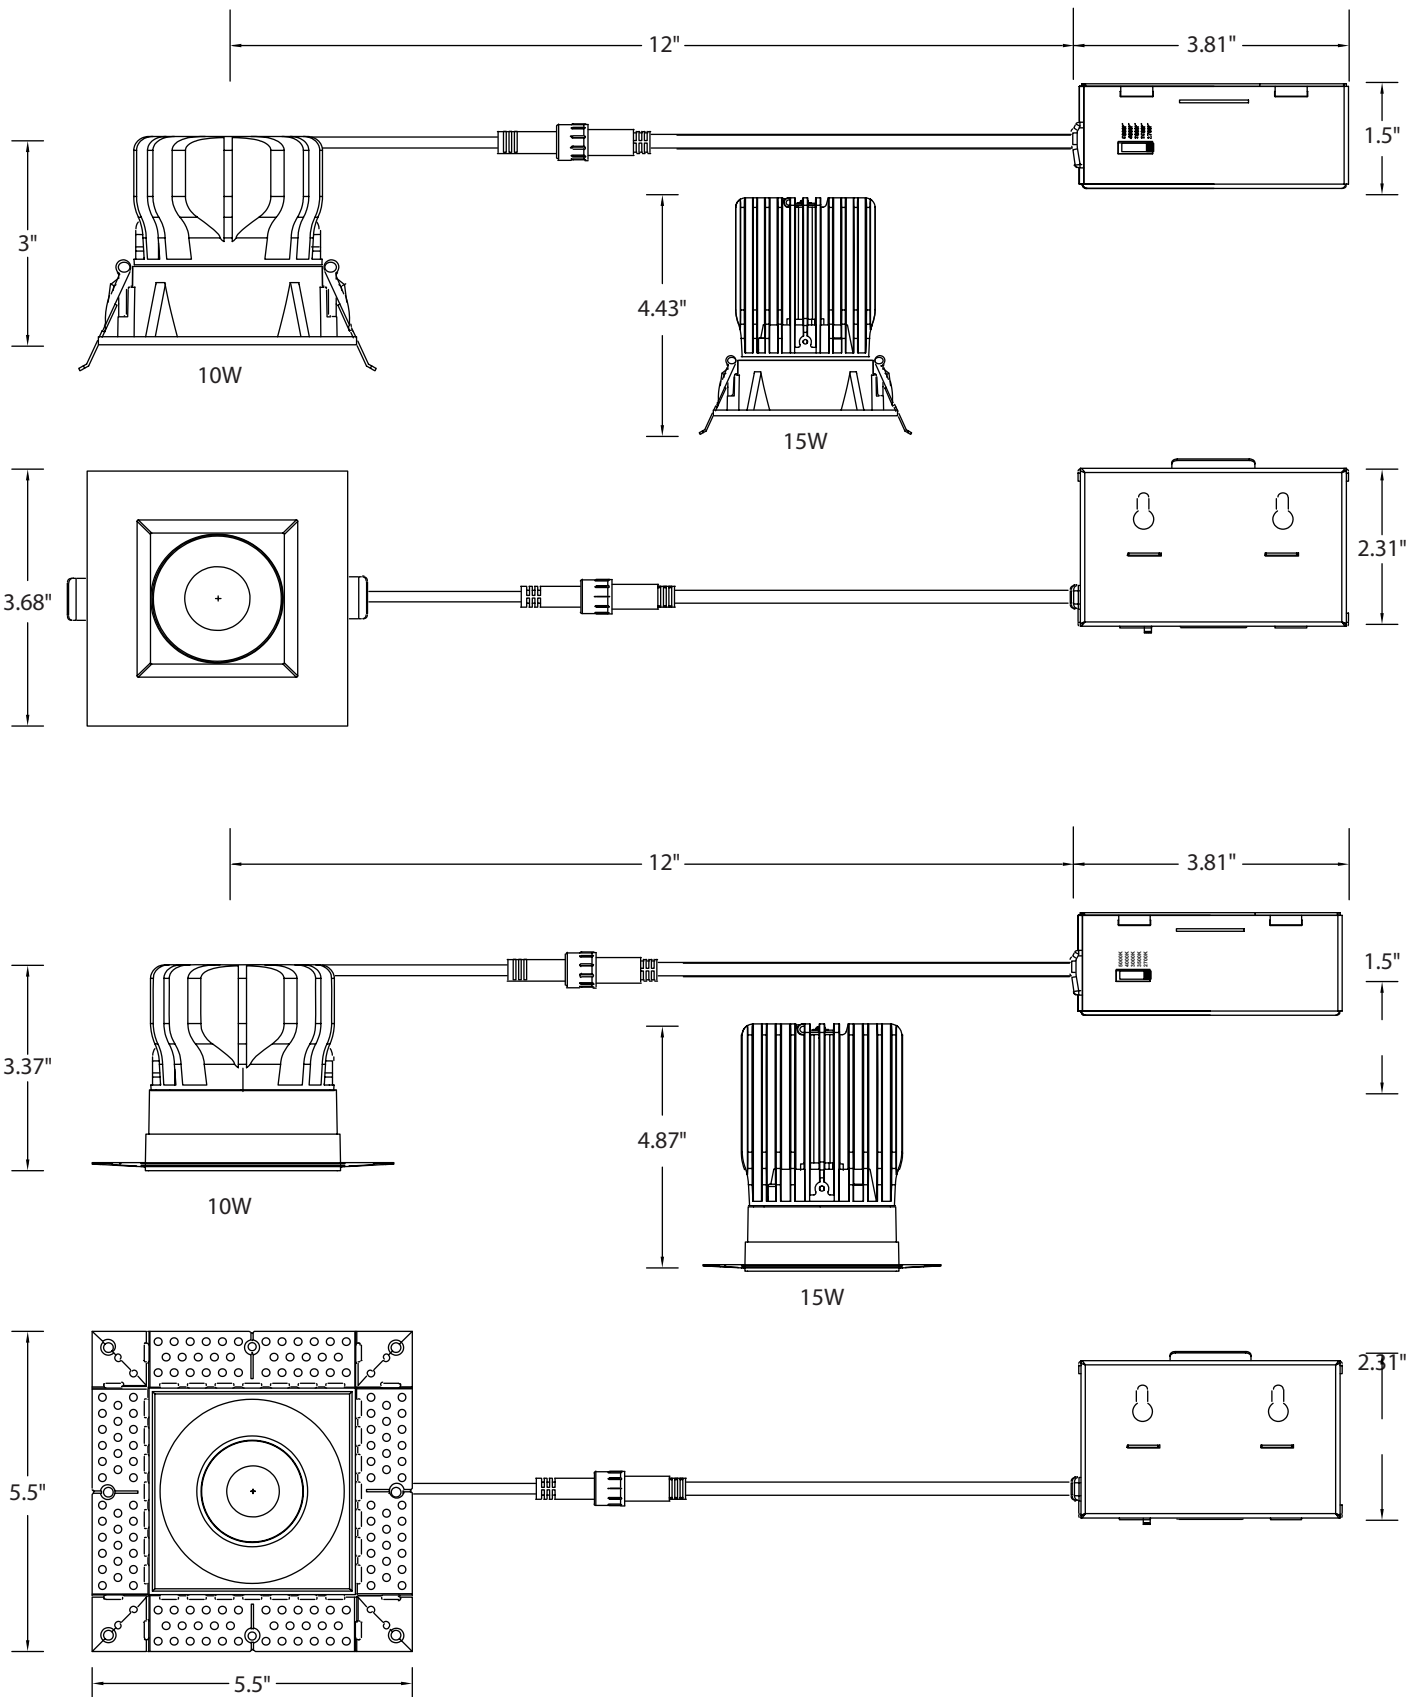

Optical

- White PC Lens
- Available Beam Angles:
- 24°
- 38°
- 60°

Installation/Mounting

- Spring Clip Mount [W/Trim]
- Flush to Ceiling [Trimless]

Controls

- Triac Dimming

Compliance

- JA8 TITLE 24 Compliant

Lumen Output

• 3"/10W: 700lm
• 3"/15W: 1000lm

Warranty

- 5 Year Warranty
See warranty documentation for more information.

ORDERING INFORMATION **EXAMPLE: ICON-S-3-10-5C-24-RBT-WH**

Series	Size	Wattage	CCT	Beam Angle	Trim Type	Trim Finish	Options
ICON-S	3 - 3"	10 - 10W 15 - 15W	5C - 2700K/3000K/ 3500K/4000K/5000K	24 - 24° 38 - 38° 60 - 60°	SBT - Square Baffled Trim STL - Square Trimless	BK - Black WH - White	ICON-S-NC [New Construction Plate W/ Hanger Bar] ICON-S-NC-TL [New Construction Plate W/ Hanger Bar] FLEX-4 [4' Flexible Connector] FLEX-6 [6' Flexible Connector] FLEX-10 [10' Flexible Connector] FLEX-20 [20' Flexible Connector]

DIMENSIONS

LUMEN OUTPUT

SKU	Size (in)	Wattage (W)	Delivered Lumens (lm)	Efficacy (lm/W)
ICON-S-3-10-5C-38-SBT-WH	3	10	700	70
ICON-S-3-15-5C-38-SBT-WH	3	15	1000	66

ACCESSORIES

Square Baffled Trim [SBT]

Square Trimless [STL]

New Construction Kit W/ Hanger Bar 2"/3"/3.5"/4" [ICON-S-NC]

New Construction Kit W/ Hanger Bar [For Trimless] 1"/3.5"/4"/5"/6" [ICON-S-NC-TL]

COMPLETED PRODUCT

ICON S3™
Square Baffled Trim

ICON S3™
Square Trimless