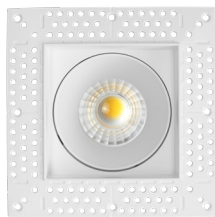

Date:	
Project Name:	
SKU #:	

ICON S3™
Icon Series Square Downlight 3"

SBT - Square Baffled Trim

STL - Square Trimless

APPLICATIONS

Residential, Commercial, Multi-Family

FEATURES

Construction

Optical

- White PC Lens
- Available Beam Angles:
- 24°
- 38°
- 60°

Installation/Mounting

- Spring Clip Mount [W/Trim]
- Flush to Ceiling [Trimless]

Controls

- Triac Dimming

Compliance

- JA8 TITLE 24 Compliant

Lumen Output

• 3"/10W: 700lm
• 3"/15W: 1000lm

Warranty

- 5 Year Warranty
See warranty documentation for more information.

ORDERING INFORMATION **EXAMPLE: ICON-S-3-10-5C-24-RBT-WH**

Series	Size	Wattage	CCT	Beam Angle	Trim Type	Trim Finish	Options
ICON-S	3 - 3"	10 - 10W 15 - 15W	5C - 2700K/3000K/ 3500K/4000K/5000K	24 - 24° 38 - 38° 60 - 60°	SBT - Square Baffled Trim STL - Square Trimless	BK - Black WH - White	ICON-S-NC [New Construction Plate W/ Hanger Bar] ICON-S-NC-TL [New Construction Plate W/ Hanger Bar] FLEX-4 [4' Flexible Connector] FLEX-6 [6' Flexible Connector] FLEX-10 [10' Flexible Connector] FLEX-20 [20' Flexible Connector]

DIMENSIONS

LUMEN OUTPUT

SKU	Size (in)	Wattage (W)	Delivered Lumens (lm)	Efficacy (lm/W)
ICON-S-3-10-5C-38-SBT-WH	3	10	700	70
ICON-S-3-15-5C-38-SBT-WH	3	15	1000	66

ACCESSORIES

Square Baffled Trim [SBT]

Square Trimless [STL]