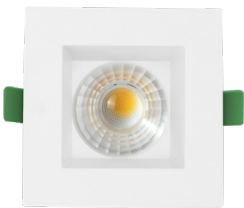

Date:	
Project Name:	
SKU #:	

ICON S3™
Icon Series Square Downlight 3"

SBT - Square Baffled Trim

STL - Square Trimless

APPLICATIONS

Residential, Commercial, Multi-Family

FEATURES

Construction

Optical

- White PC Lens
- Available Beam Angles:
- 24°
- 38°
- 60°

Installation/Mounting

- Spring Clip Mount [W/Trim]
- Flush to Ceiling [Trimless]

Controls

- Triac Dimming

Compliance

- JA8 TITLE 24 Compliant

Lumen Output

• 3"/10W: 700lm
• 3"/15W: 1000lm

Warranty

- 5 Year Warranty
See warranty documentation for more information.

ORDERING INFORMATION **EXAMPLE: ICON-S-3-10-5C-24-RBT-WH**

Series	Size	Wattage	CCT	Beam Angle	Trim Type	Trim Finish	Options
ICON-S	3 - 3"	10 - 10W 15 - 15W	5C - 2700K/3000K/ 3500K/4000K/5000K	24 - 24° 38 - 38° 60 - 60°	SBT - Square Baffled Trim STL - Square Trimless	BK - Black WH - White	ICON-S-NC [New Construction Plate W/ Hanger Bar] ICON-S-NC-TL [New Construction Plate W/ Hanger Bar] FLEX-4 [4' Flexible Connector] FLEX-6 [6' Flexible Connector] FLEX-10 [10' Flexible Connector] FLEX-20 [20' Flexible Connector]

DIMENSIONS

LUMEN OUTPUT

SKU	Size (in)	Wattage (W)	Delivered Lumens (lm)	Efficacy (lm/W)
ICON-S-3-10-5C-38-SBT-WH	3	10	700	70
ICON-S-3-15-5C-38-SBT-WH	3	15	1000	66

ACCESSORIES

Square Baffled Trim [SBT]

Square Trimless [STL]