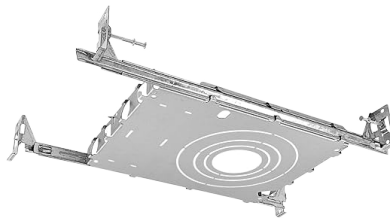

Date:	
Project Name:	
SKU #:	

ICON S3™
Icon Series Square Downlight 3"

SBT - Square Baffled Trim

STL - Square Trimless

APPLICATIONS

Residential, Commercial, Multi-Family

FEATURES

Construction

Lumen Output

• 3"/10W: 700lm
• 3"/15W: 1000lm

Warranty

- 5 Year Warranty
See warranty documentation for more information.

ORDERING INFORMATION **EXAMPLE: ICON-S-3-10-5C-24-RBT-WH**

Series	Size	Wattage	CCT	Beam Angle	Trim Type	Trim Finish	Options
ICON-S	3 - 3"	10 - 10W 15 - 15W	5C - 2700K/3000K/ 3500K/4000K/5000K	24 - 24° 38 - 38° 60 - 60°	SBT - Square Baffled Trim STL - Square Trimless	BK - Black WH - White	ICON-S-NC [New Construction Plate W/ Hanger Bar] ICON-S-NC-TL [New Construction Plate W/ Hanger Bar] FLEX-4 [4' Flexible Connector] FLEX-6 [6' Flexible Connector] FLEX-10 [10' Flexible Connector] FLEX-20 [20' Flexible Connector]

DIMENSIONS

LUMEN OUTPUT

SKU	Size (in)	Wattage (W)	Delivered Lumens (lm)	Efficacy (lm/W)
ICON-S-3-10-5C-38-SBT-WH	3	10	700	70
ICON-S-3-15-5C-38-SBT-WH	3	15	1000	66

ACCESSORIES

Square Baffled Trim [SBT]

Square Trimless [STL]

New Construction Kit W/ Hanger Bar 2"/3"/3.5"/4" [ICON-S-NC]

New Construction Kit W/ Hanger Bar [For Trimless] 1"/3.5"/4"/5"/6" [ICON-S-NC-TL]

COMPLETED PRODUCT

ICON S3™
Square Baffled Trim

ICON S3™
Square Trimless