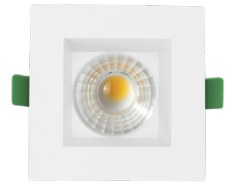

Date:	
Project Name:	
SKU #:	

ICON S3™
Icon Series Square Downlight 3"

SBT - Square Baffled Trim

STL - Square Trimless

APPLICATIONS

Residential, Commercial, Multi-Family

FEATURES

Construction

- Aluminum Housing

Finish

- White
- Black Trim [Option]

Electrical & Technical

- Input Voltage: 120VAC
- Input Frequency: 60Hz
- Projected Life: L70 > 50,000 hrs
- PF: >0.9
- CRI: >90
- THD: <20%
- CCT Selectable: 2700K/3000K/3500K/4000K/5000K
- Operating Temp.: -4°F ~ 104°F
- Wet Location Rated
- IC Air-Tight Rated

Optical

- White PC Lens
- Available Beam Angles:
- 24°
- 38°
- 60°

Installation/Mounting

- Spring Clip Mount [W/Trim]
- Flush to Ceiling [Trimless]

Controls

- Triac Dimming

Compliance

- JA8 TITLE 24 Compliant

Lumen Output

• 3"/10W: 700lm
• 3"/15W: 1000lm

Warranty

- 5 Year Warranty
See warranty documentation for more information.

ORDERING INFORMATION **EXAMPLE: ICON-S-3-10-5C-24-RBT-WH**

Series	Size	Wattage	CCT	Beam Angle	Trim Type	Trim Finish	Options
ICON-S	3 - 3"	10 - 10W 15 - 15W	5C - 2700K/3000K/ 3500K/4000K/5000K	24 - 24° 38 - 38° 60 - 60°	SBT - Square Baffled Trim STL - Square Trimless	BK - Black WH - White	ICON-S-NC [New Construction Plate W/ Hanger Bar] ICON-S-NC-TL [New Construction Plate W/ Hanger Bar] FLEX-4 [4' Flexible Connector] FLEX-6 [6' Flexible Connector] FLEX-10 [10' Flexible Connector] FLEX-20 [20' Flexible Connector]