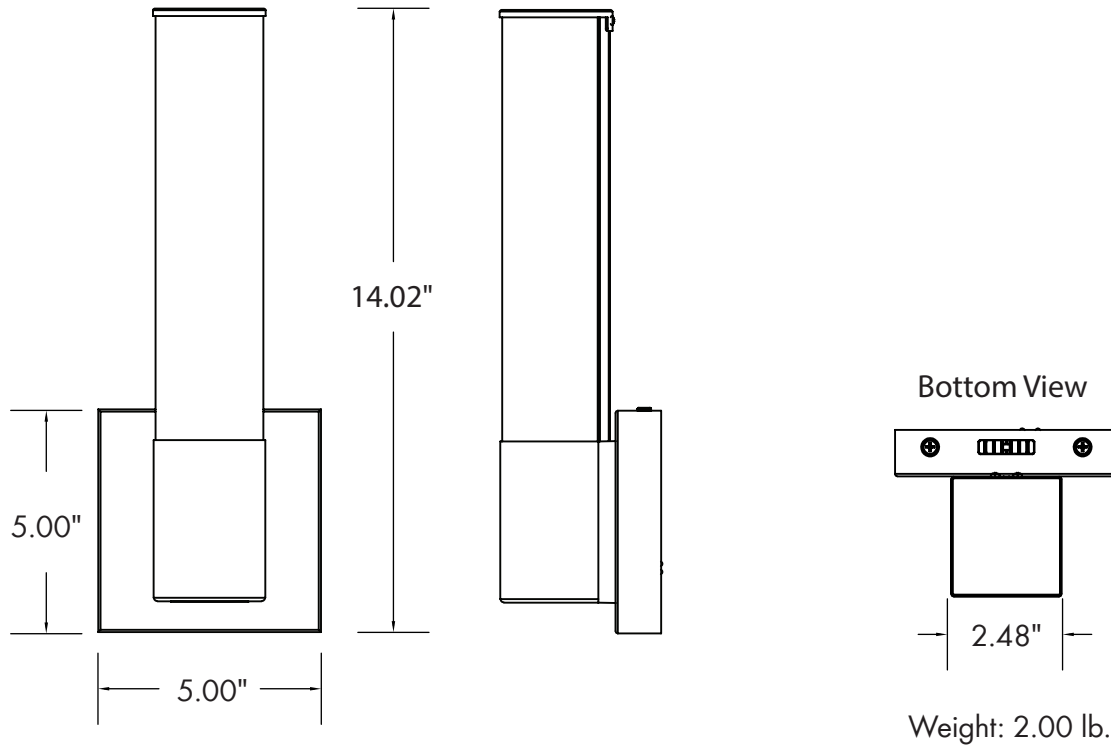

DIMENSIONS

LUMEN OUTPUT

SKU	Size (in)	Wattage (W)	Delivered Lumens (lm)	Efficacy (lm/W)
MWSS-14-16-C-XX	14	16	1000	62.5