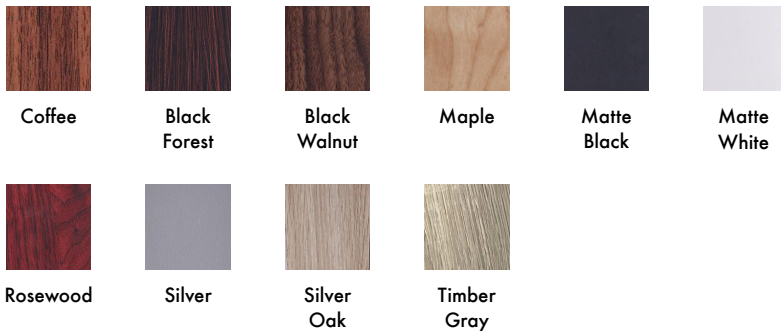

### HOUSING FINISH

### BLADE FINISH

#### Construction

Housing Material: Metal

Housing Finish:

- Matte Black
- Matte White,
- Bronze
- Oil Rubbed Bronze\*
- Satin Nickel\*
- Brushed Nickel\*

Blade Material: 5 MDF Blades

Blade Finish:

- Coffee
- Black Forest
- Black Walnut
- Maple
- Matte Black
- Matte White
- Rosewood
- Silver
- Silver Oak
- Timber Gray

## ORDERING INFORMATION

EXAMPLE: BV-52-MW-5-MW-NL-PM-PC

Series	Size	Housing Finish	Blades	Blades Finish	Light Source	Mounting	Controls
BV	52 - 52"	MW - Matte White MB - Matte Black BZ - Bronze OB - Oil Rubbed Bronze* SN - Satin Nickel* BN - Brushed Nickel*	5 - 5 Blades	CF - Coffee BF - Black Forest BW - Black Walnut MA - Maple MB - Matte Black MW - Matte White RW - Rosewood SL - Silver SO - Silver Oak TG - Timber Gray	NL - No Light Source	PM - Pendant Mount SM - Surface Mount	PC - Pull Chain