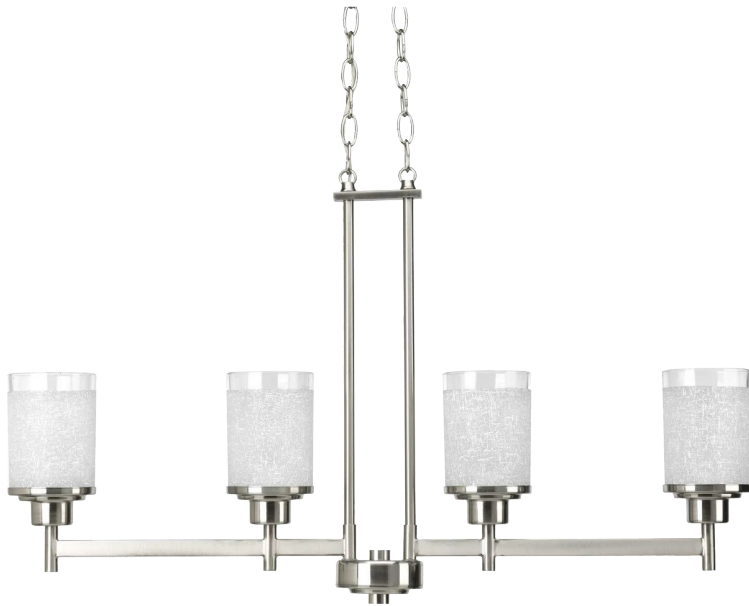

Date:	
Project Name:	
SKU #:	

Roy™ Chandelier IV Fixture

Ceiling Mount

APPLICATIONS

Residential, Multi-Family Complex

FEATURES

Construction

- Steel with Powder Coated Paint

Finish

- Satin Nickel
- Antique Bronze

Electrical & Technical

- Input Voltage: 120V
- Input Frequency: 60Hz
- CCT: Determined by bulb
- 4 x E26 Medium Base [A19 Bulb]
- Max Wattage Per Base is 100W
[Bulb not provided]
- Dry Location Rated

Optical

- Glass Shades

Installation/Mounting

- Ceiling Mount

Controls

- No Dimming

Compliance

- JA8 TITLE 24 Compliant
[With qualified bulbs]
- Energy Star
[With qualified bulbs]

Lumen Output

• Determined by bulb placed in base

Warranty

- 5 Year Warranty
See warranty documentation for more information.

ORDERING INFORMATION

EXAMPLE: ROY-CH-4A19-3420-SN

ROY-CH			
Series	Quantity/Bulb Type	Size	Finish
ROY-CH	4A19 - 4 Light/A19 Bulb	3420 - W: 34.5" x H: 20"	SN - Satin Nickel AB - Antique Bronze