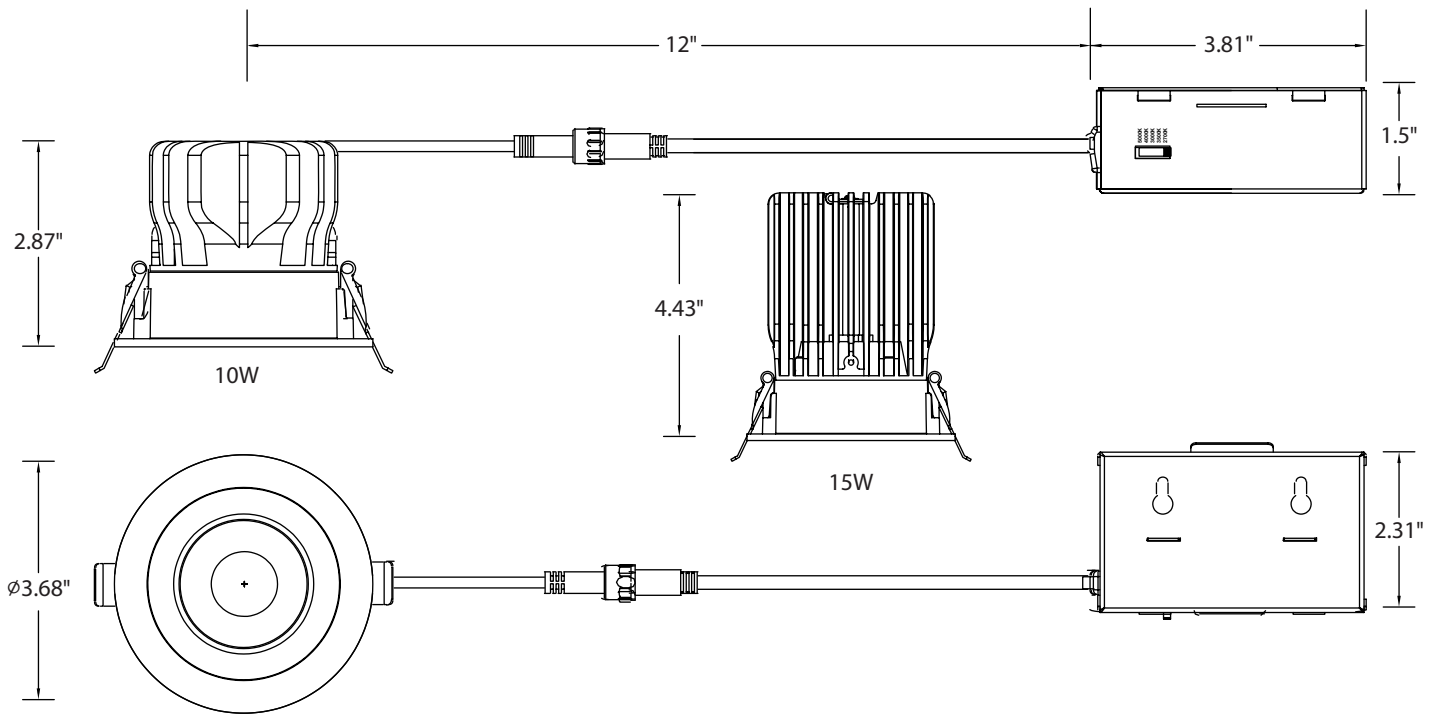

**Optical**

- White PC Lens  
- Available Beam Angles:  
- 24°  
- 38°  
- 60°

**Installation/Mounting**

- Spring Clip Mount [W/Trim]  
- Flush to Ceiling [Trimless]

**Controls**

- Triac Dimming

**Compliance**

Series	Size	Wattage	CCT	Beam Angle	Trim Type	Trim Finish	Options
ICON-R	3 - 3"	10 - 10W 15 - 15W	5C - 2700K/3000K/ 3500K/4000K/5000K	24 - 24° 38 - 38° 60 - 60°	RBT - Round Baffled Trim RTL - Round Trimless	BK - Black WH - White	MP-UNV-23354 [New Construction Plate W/ Hanger Bar] FLEX-4 [4' Flexible Connector] FLEX-6 [6' Flexible Connector] FLEX-10 [10' Flexible Connector] FLEX-20 [20' Flexible Connector]

DIMENSIONS

LUMEN OUTPUT

SKU	Size (in)	Wattage (W)	Delivered Lumens (lm)	Efficacy (lm/W)
ICON-R-3-10-5C-38-RBT-WH	3	10	700	70
ICON-R-3-15-5C-38-RBT-WH	3	15	1000	66

ACCESSORIES

Baffled Trim [RBT]

Round Trimless [RTL]