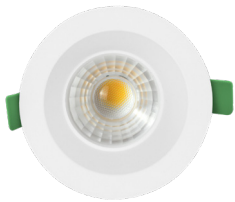

Date:	
Project Name:	
SKU #:	

**ICON R3™**  
Icon Series Round Downlight 3"

RBT - Round Baffled Trim

RTL - Round Trimless

**APPLICATIONS**

Residential, Commercial, Multi-Family

**FEATURES**

**Construction**

**Optical**

- White PC Lens  
- Available Beam Angles:  
- 24°  
- 38°  
- 60°

**Installation/Mounting**

- Spring Clip Mount [W/Trim]  
- Flush to Ceiling [Trimless]

**Controls**

- Triac Dimming

**Compliance**

Series	Size	Wattage	CCT	Beam Angle	Trim Type	Trim Finish	Options
ICON-R	3 - 3"	10 - 10W 15 - 15W	5C - 2700K/3000K/ 3500K/4000K/5000K	24 - 24° 38 - 38° 60 - 60°	RBT - Round Baffled Trim RTL - Round Trimless	BK - Black WH - White	MP-UNV-23354 [New Construction Plate W/ Hanger Bar] FLEX-4 [4' Flexible Connector] FLEX-6 [6' Flexible Connector] FLEX-10 [10' Flexible Connector] FLEX-20 [20' Flexible Connector]

DIMENSIONS

LUMEN OUTPUT

SKU	Size (in)	Wattage (W)	Delivered Lumens (lm)	Efficacy (lm/W)
ICON-R-3-10-5C-38-RBT-WH	3	10	700	70
ICON-R-3-15-5C-38-RBT-WH	3	15	1000	66

ACCESSORIES

Baffled Trim [RBT]

Round Trimless [RTL]