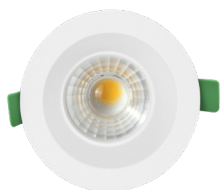

Date:	
Project Name:	
SKU #:	

**ICON R3™**  
Icon Series Round Downlight 3"

RBT - Round Baffled Trim

RTL - Round Trimless

**APPLICATIONS**

Residential, Commercial, Multi-Family

**FEATURES**

**Construction**

- Aluminum Housing

**Finish**

- White  
- Black Trim [Option]

**Electrical & Technical**

- Input Voltage: 120VAC  
- Input Frequency: 60Hz  
- Projected Life: L70 > 50,000 hrs  
- PF: >0.9  
- CRI: >90  
- THD: <20%  
- CCT Selectable: 2700K/3000K/3500K/  
4000K/5000K  
- Operating Temp.: -4°F ~ 104°F  
- Wet Location Rated  
- IC Air-Tight Rated

**Optical**

- White PC Lens  
- Available Beam Angles:  
- 24°  
- 38°  
- 60°

**Installation/Mounting**

- Spring Clip Mount [W/Trim]  
- Flush to Ceiling [Trimless]

**Controls**

- Triac Dimming

**Compliance**

Series	Size	Wattage	CCT	Beam Angle	Trim Type	Trim Finish	Options
ICON-R	3 - 3"	10 - 10W 15 - 15W	5C - 2700K/3000K/ 3500K/4000K/5000K	24 - 24° 38 - 38° 60 - 60°	RBT - Round Baffled Trim RTL - Round Trimless	BK - Black WH - White	MP-UNV-23354 [New Construction Plate W/ Hanger Bar] FLEX-4 [4' Flexible Connector] FLEX-6 [6' Flexible Connector] FLEX-10 [10' Flexible Connector] FLEX-20 [20' Flexible Connector]