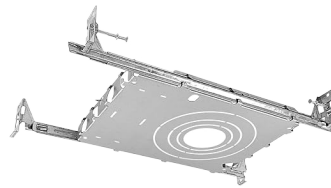

Date:	
Project Name:	
SKU #:	

**ICON R3™**  
Icon Series Round Downlight 3"

RBT - Round Baffled Trim

RTL - Round Trimless

**APPLICATIONS**

Residential, Commercial, Multi-Family

**FEATURES**

**Construction**

Series	Size	Wattage	CCT	Beam Angle	Trim Type	Trim Finish	Options
ICON-R	3 - 3"	10 - 10W 15 - 15W	5C - 2700K/3000K/ 3500K/4000K/5000K	24 - 24° 38 - 38° 60 - 60°	RBT - Round Baffled Trim RTL - Round Trimless	BK - Black WH - White	MP-UNV-23354 [New Construction Plate W/ Hanger Bar] FLEX-4 [4' Flexible Connector] FLEX-6 [6' Flexible Connector] FLEX-10 [10' Flexible Connector] FLEX-20 [20' Flexible Connector]

DIMENSIONS

LUMEN OUTPUT

SKU	Size (in)	Wattage (W)	Delivered Lumens (lm)	Efficacy (lm/W)
ICON-R-3-10-5C-38-RBT-WH	3	10	700	70
ICON-R-3-15-5C-38-RBT-WH	3	15	1000	66

ACCESSORIES

Baffled Trim [RBT]

Round Trimless [RTL]

New Construction Kit  
W/ Hanger Bar  
2"/3"/3.5"/4"  
[ICON-R-NC]

COMPLETED PRODUCT

ICON R3™  
Round Baffled Trim

ICON R3™  
Round Trimless