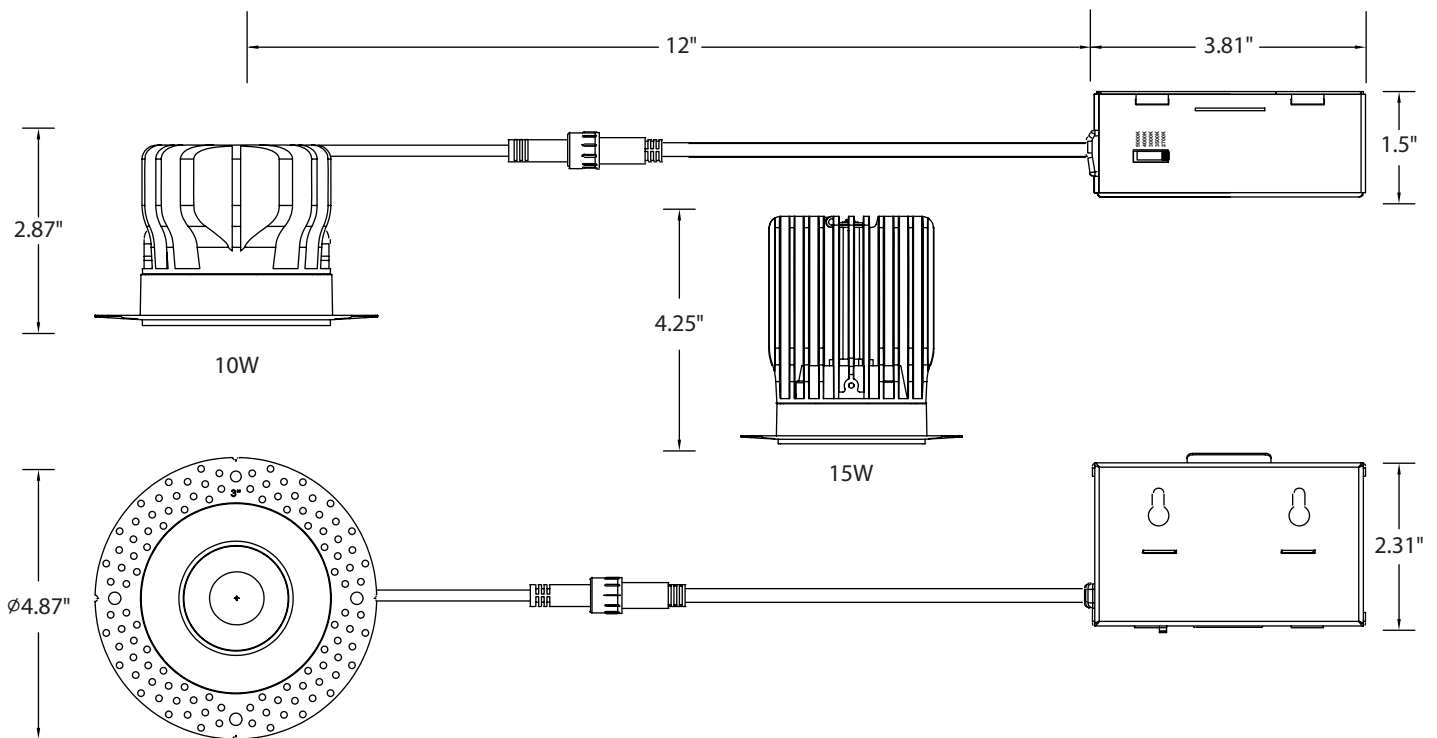

**Optical**

- White PC Lens  
- Available Beam Angles:  
- 24°  
- 38°  
- 60°

**Installation/Mounting**

- Spring Clip Mount [W/Trim]  
- Flush to Ceiling [Trimless]

**Controls**

- Triac Dimming

**Compliance**

- JA8 TITLE 24 Compliant

**Lumen Output**

• 3"/10W: 700lm  
• 3"/15W: 1000lm

**Warranty**

- 5 Year Warranty  
See warranty documentation for more information.

**ORDERING INFORMATION** **EXAMPLE: ICON-R-3-10-5C-24-RBT-WH**

Series	Size	Wattage	CCT	Beam Angle	Trim Type	Trim Finish	Options
ICON-R	3 - 3"	10 - 10W 15 - 15W	5C - 2700K/3000K/ 3500K/4000K/5000K	24 - 24° 38 - 38° 60 - 60°	RBT - Round Baffled Trim RTL - Round Trimless	BK - Black WH - White	MP-UNV-23354 [New Construction Plate W/ Hanger Bar] FLEX-4 [4' Flexible Connector] FLEX-6 [6' Flexible Connector] FLEX-10 [10' Flexible Connector] FLEX-20 [20' Flexible Connector]

DIMENSIONS

LUMEN OUTPUT

SKU	Size (in)	Wattage (W)	Delivered Lumens (lm)	Efficacy (lm/W)
ICON-R-3-10-5C-38-RBT-WH	3	10	700	70
ICON-R-3-15-5C-38-RBT-WH	3	15	1000	66

ACCESSORIES

Baffled Trim [RBT]

Round Trimless [RTL]