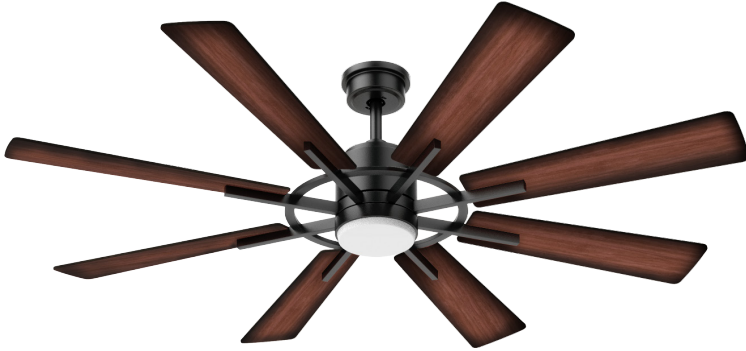

Date:	
Project Name:	
SKU #:	

60"/72"/80" Supreme™ Series

Modern Ceiling Fan

Room Size

625~1000 ft²

HOUSING FINISH

Matte
White

Matte
Black

Satin
Nickel

Chrome

BLADE FINISH

Walnut

APPLICATIONS

Great Room, large Bonus Room / Large Game Room

FEATURES

Constructions

Housing Material: Metal

Housing Finish:

- Matte White
- Matte Black
- Satin Nickel*
- Chrome*

Blade Material: 8 Plywood Blades

Blade Finish:

- Walnut

Blade Pitch: 12°

Lens/Shade Material: PC

Fan Diameter: 60", 72", or 80"

Light Source: Intergated LED, 20W. 1800lm, [3000K] [CRI>80]

Mounting: Pendant

Downrod Length: 6"

Motor: DC Motor [188 x15 mm], Reversible 6-Speed

Electrical

Input Voltage: 120VAC