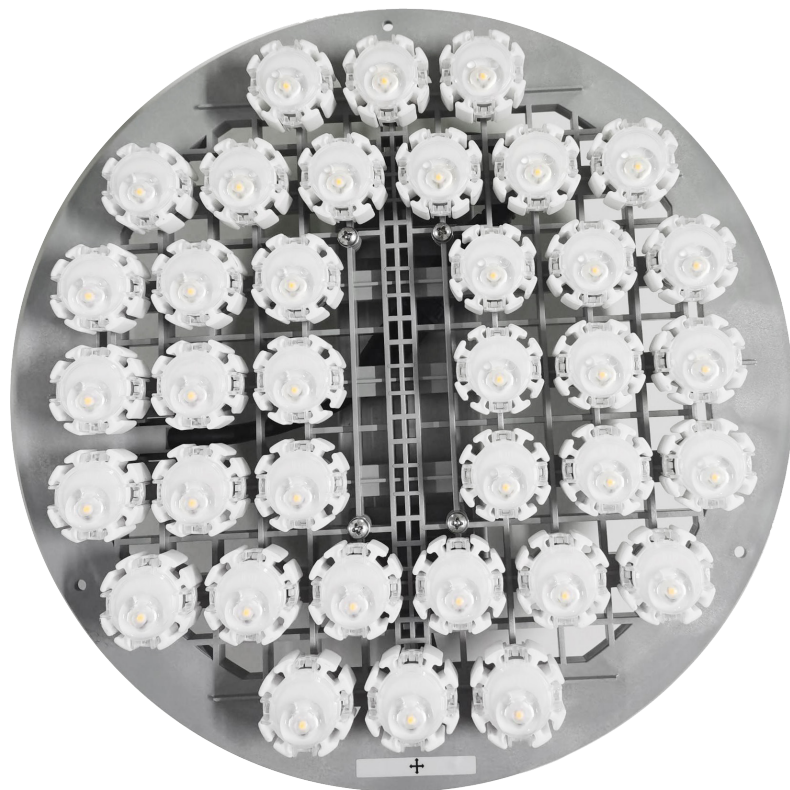

Date:	
Project Name:	
Sku #:	

Universal™ RK Plate
HID Replacement

APPLICATIONS

Street Lights, Tear Drop Post Tops, Decorative Lamps

FEATURES

Construction

- Ceramic Heat Sink
- Independent Pixel Heatsink Technology
- Withstand Harsh Environments

Finish

- White

Electrical & Technical

- Input Voltage: 120-277V
347/480V* [Option]
- Input Frequency: 50/60Hz
- Projected Life: L70 > 54,000 hrs
- PF: >0.95
- CRI: >70
- THD: <15%
- CCT: 3000K, 4000K or 5000K
- Operating Temp.: -13°F ~ 131°F
- IP Rating: IP65
- Powered by IP65 Driver

Optical

- PC Optic Lens:
- Individually Customized
- Type III Distribution Option
- Type V Distribution Option

Installation/Mounting

- Retrofit Kit with IP65 Mounted Driver

Lumen Output

- 30W: 3,900lm
- 46W: 5,980lm
- 78W: 10,140lm
- 90W: 11,700lm
- 120W: 15,600lm