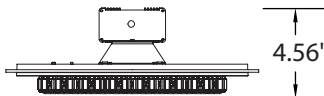

DIMENSIONS

30W/46W

Weight: 5.51 lb.

78W/90W

Weight: 6.04 lb.

120W

Weight: 7.45 lb.

Driver Dimensions