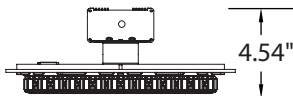

DIMENSIONS

30W/46W

Weight: 5.51 lb.

78W/90W

Weight: 6.04 lb.

120W

Weight: 7.45 lb.

Driver Dimensions