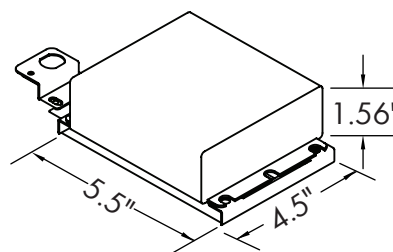

DIMENSIONS

30W/46W

Weight: 5.51 lb.

78W/90W

Weight: 6.04 lb.

120W

Weight: 7.45 lb.

Driver Dimensions