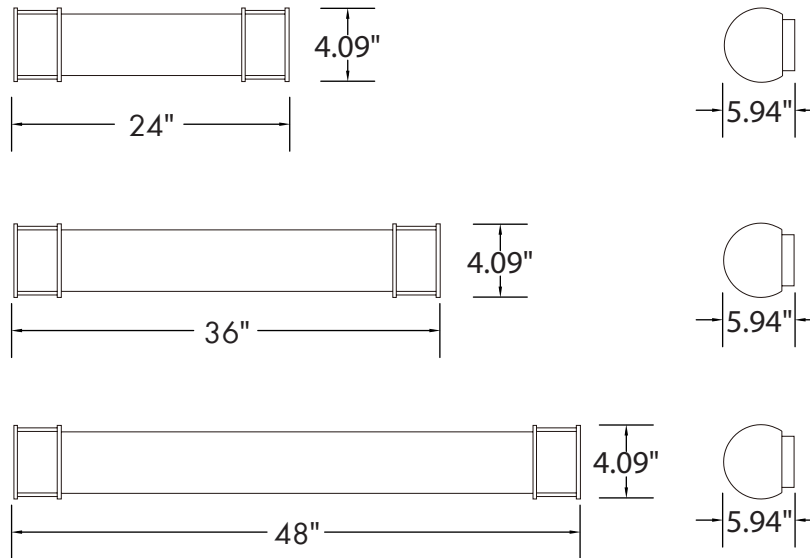

**Optical**

- High Transmission
- White Acrylic Lens
- 270° Beam Angle

**Installation/Mounting**

- Flush Wall Mounted

**Controls**

- Triac Dimming

**Compliance**

- JA8 TITLE 24 Compliant at 90CRI

## DIMENSIONS